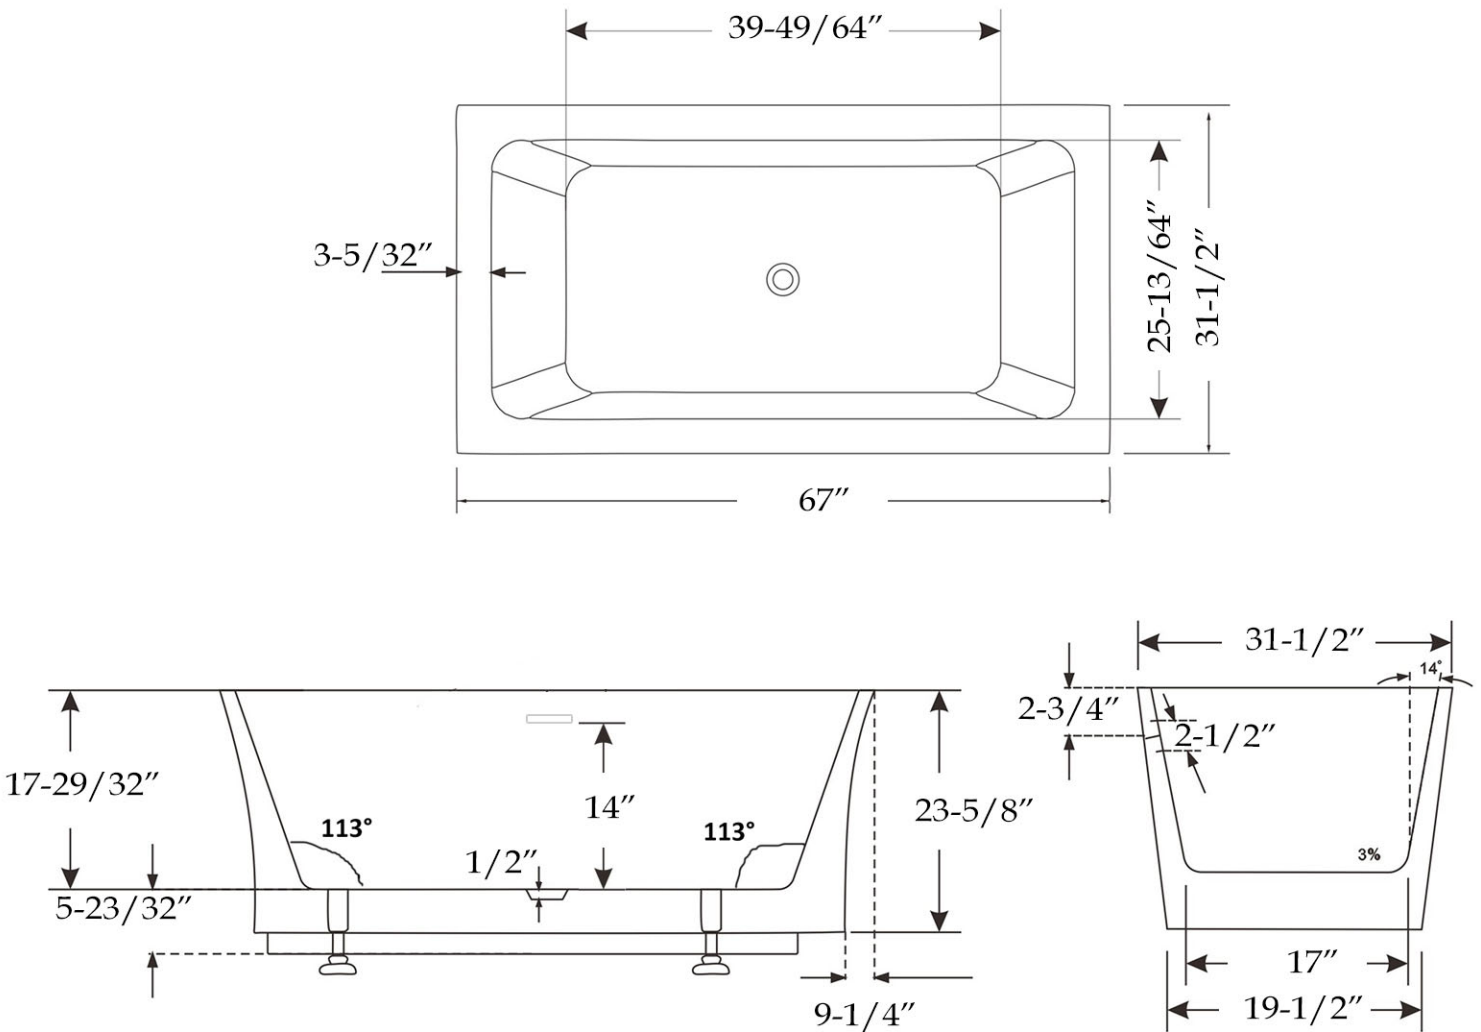

MAIDSTONE

www.MaidstoneSupply.com

Acrylic Contemporary Tub Part No: 22019

Volume: 54 gal Weight: 95 lbs

Contact Maidstone for additional information and specifications. For complete warranty information and a list of dealers visit www.MaidstoneSupply.com. All products and specifications are subject to change without notice. Maidstone is not responsible for typographical and/or dimensional errors. Typographical errors are subject to correction.

Note: Rough-in dimensions may vary $\pm 1/2$ " and are subject to change. No responsibility is assumed by Maidstone.