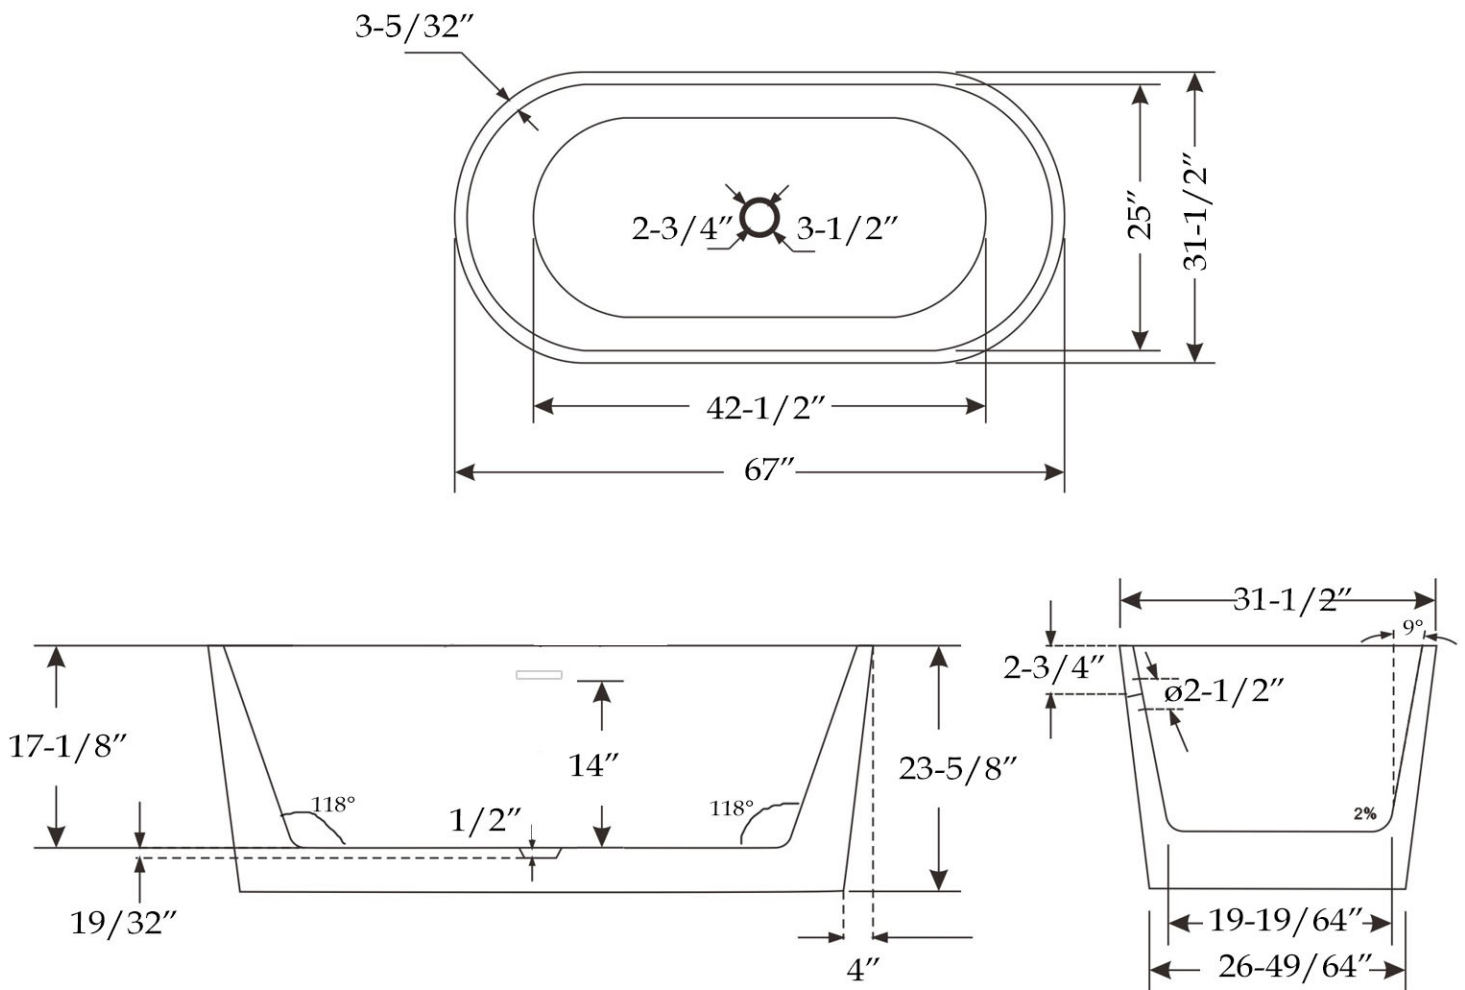

MAIDSTONE

www.MaidstoneSupply.com

Acrylic Contemporary Tub

Part No: 22012

Volume: 53 gal Weight: 103 lbs

Contact Maidstone for additional information and specifications. For complete warranty information and a list of dealers visit www.MaidstoneSupply.com. All products and specifications are subject to change without notice. Maidstone is not responsible for typographical and/or dimensional errors. Typographical errors are subject to correction.

Note: Rough-in dimensions may vary +/- 1/2" and are subject to change. No responsibility is assumed by Maidstone.