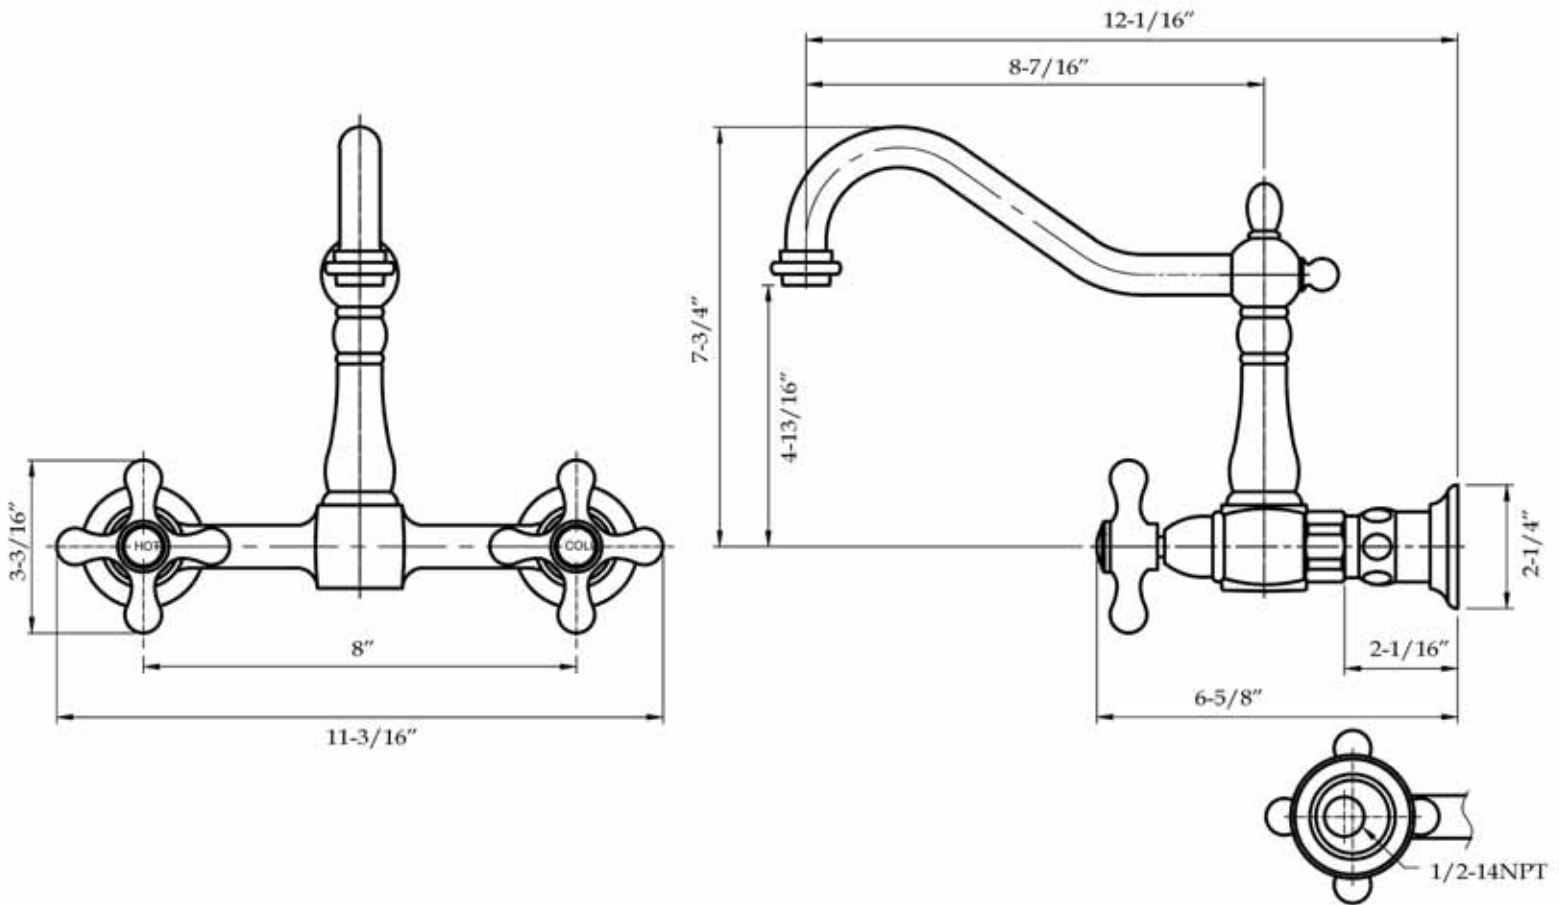

MAIDSTONE

www.MaidstoneSupply.com

Wall Mounted Bridge Kitchen Faucet

Part No:144-W2

Contact Maidstone for additional information and specifications. For complete warranty information and a list of dealers visit www.MaidstoneSupply.com. All products and specifications are subject to change without notice. Maidstone is not responsible for typographical and/or dimensional errors. Typographical errors are subject to correction.

Note: Rough-in dimensions may vary $\pm 1/2$ " and are subject to change. No responsibility is assumed by Maidstone.