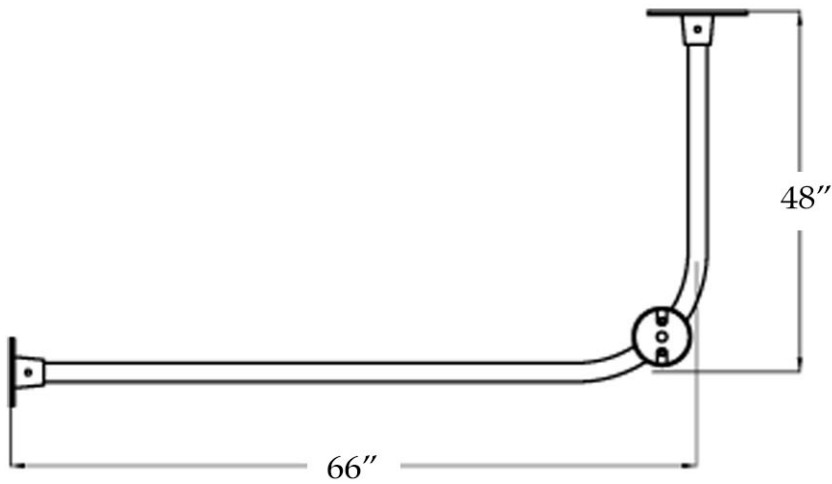

MAIDSTONE

[www.MaidstoneSupply.com](http://www.MaidstoneSupply.com)

L-Ring Shower Curtain Rod

Part No: 143-LR4

Contact Maidstone for additional information and specifications. For complete warranty information and a list of dealers visit [www.MaidstoneSupply.com](http://www.MaidstoneSupply.com). All products and specifications are subject to change without notice. Maidstone is not responsible for typographical and/or dimensional errors. Typographical errors are subject to correction.

Note: Rough-in dimensions may vary +/- 1/2" and are subject to change. No responsibility is assumed by Maidstone.