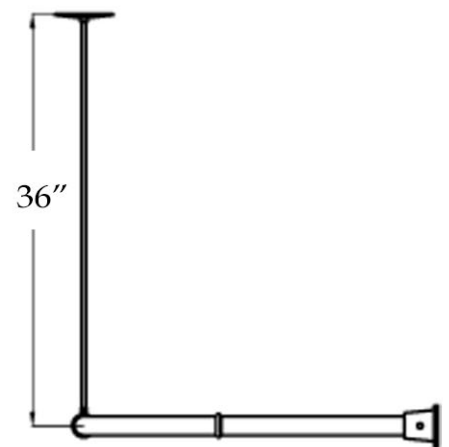

MAIDSTONE

[www.MaidstoneSupply.com](http://www.MaidstoneSupply.com)

L-Ring Shower Curtain Rod

Part No: 143-LR4

Contact Maidstone for additional information and specifications. For complete warranty information and a list of dealers visit [www.MaidstoneSupply.com](http://www.MaidstoneSupply.com). All products and specifications are subject to change without notice. Maidstone is not responsible for typographical and/or dimensional errors. Typographical errors are subject to correction.

Note: Rough-in dimensions may vary +/- 1/2" and are subject to change. No responsibility is assumed by Maidstone.