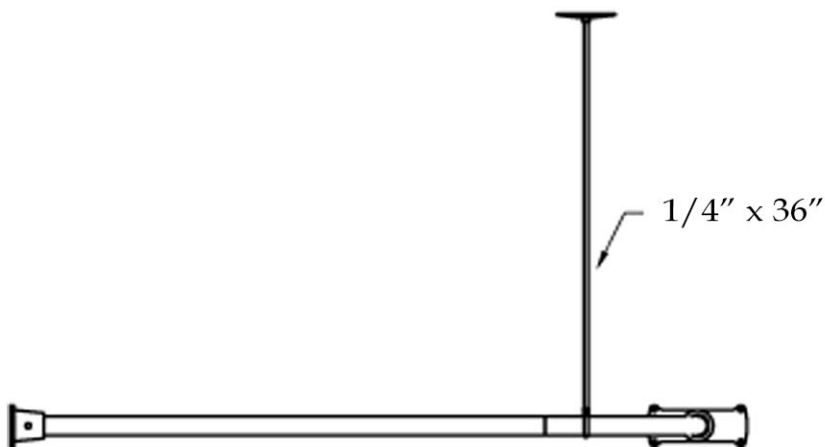

MAIDSTONE

[www.MaidstoneSupply.com](http://www.MaidstoneSupply.com)

L-Ring Shower Curtain Rod

Part No: 143-LR4

Contact Maidstone for additional information and specifications. For complete warranty information and a list of dealers visit [www.MaidstoneSupply.com](http://www.MaidstoneSupply.com). All products and specifications are subject to change without notice. Maidstone is not responsible for typographical and/or dimensional errors. Typographical errors are subject to correction.

Note: Rough-in dimensions may vary +/- 1/2" and are subject to change. No responsibility is assumed by Maidstone.