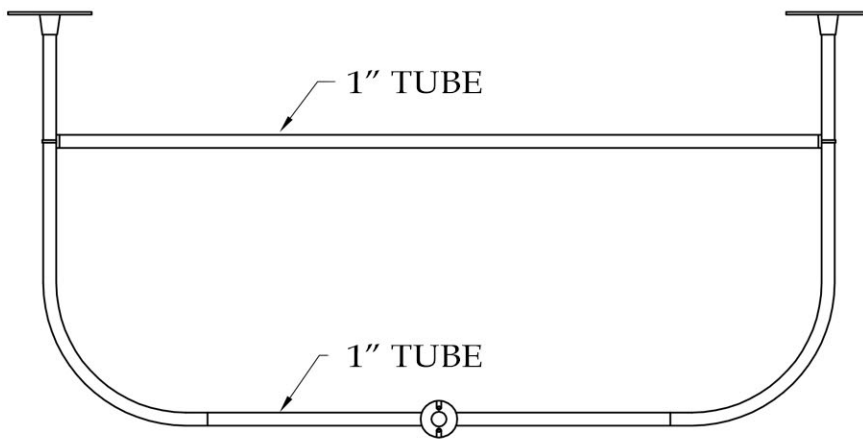

MAIDSTONE

www.MaidstoneSupply.com

D-Ring Shower Curtain Rod

Part No: 143-DR7

Contact Maidstone for additional information and specifications. For complete warranty information and a list of dealers visit www.MaidstoneSupply.com. All products and specifications are subject to change without notice. Maidstone is not responsible for typographical and/or dimensional errors. Typographical errors are subject to correction.

Note: Rough-in dimensions may vary +/- 1/2" and are subject to change. No responsibility is assumed by Maidstone.