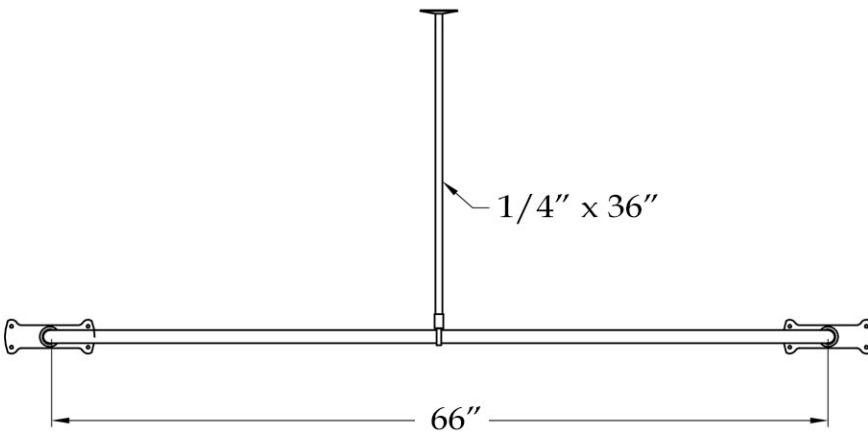

MAIDSTONE

www.MaidstoneSupply.com

D-Ring Shower Curtain Rod

Part No: 143-DR7

Contact Maidstone for additional information and specifications. For complete warranty information and a list of dealers visit www.MaidstoneSupply.com. All products and specifications are subject to change without notice. Maidstone is not responsible for typographical and/or dimensional errors. Typographical errors are subject to correction.

Note: Rough-in dimensions may vary +/- 1/2" and are subject to change. No responsibility is assumed by Maidstone.