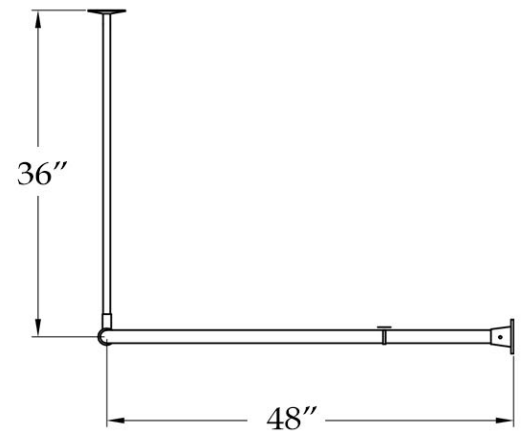

MAIDSTONE

www.MaidstoneSupply.com

D-Ring Shower Curtain Rod

Part No: 143-DR7

Contact Maidstone for additional information and specifications. For complete warranty information and a list of dealers visit www.MaidstoneSupply.com. All products and specifications are subject to change without notice. Maidstone is not responsible for typographical and/or dimensional errors. Typographical errors are subject to correction.

Note: Rough-in dimensions may vary +/- 1/2" and are subject to change. No responsibility is assumed by Maidstone.