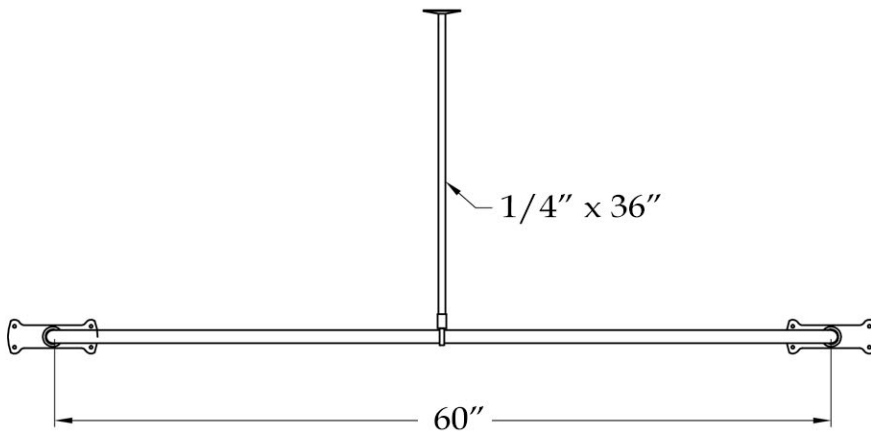

MAIDSTONE

www.MaidstoneSupply.com

D-Ring Shower Curtain Rod

Part No: 143-DR6

Contact Maidstone for additional information and specifications. For complete warranty information and a list of dealers visit www.MaidstoneSupply.com. All products and specifications are subject to change without notice. Maidstone is not responsible for typographical and/or dimensional errors. Typographical errors are subject to correction.

Note: Rough-in dimensions may vary +/- 1/2" and are subject to change. No responsibility is assumed by Maidstone.