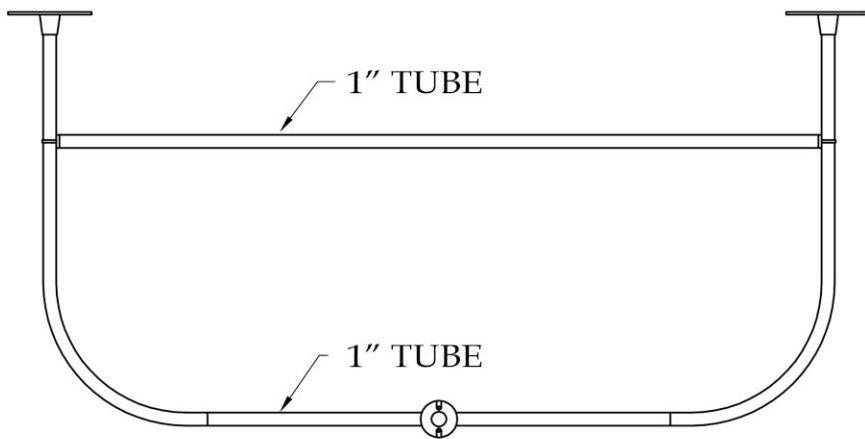

MAIDSTONE

www.MaidstoneSupply.com

D-Ring Shower Curtain Rod

Part No: 143-DR6

Contact Maidstone for additional information and specifications. For complete warranty information and a list of dealers visit www.MaidstoneSupply.com. All products and specifications are subject to change without notice. Maidstone is not responsible for typographical and/or dimensional errors. Typographical errors are subject to correction.

Note: Rough-in dimensions may vary +/- 1/2" and are subject to change. No responsibility is assumed by Maidstone.