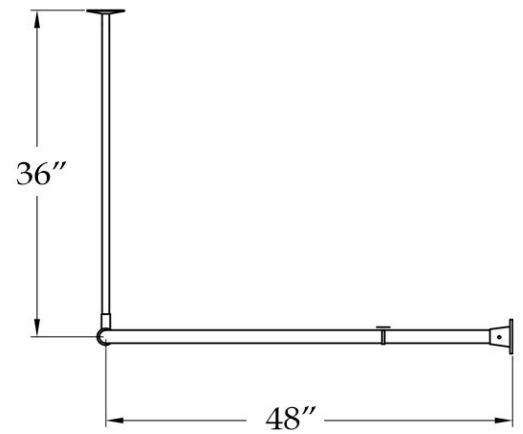

MAIDSTONE

www.MaidstoneSupply.com

D-Ring Shower Curtain Rod

Part No: 143-DR6

Contact Maidstone for additional information and specifications. For complete warranty information and a list of dealers visit www.MaidstoneSupply.com. All products and specifications are subject to change without notice. Maidstone is not responsible for typographical and/or dimensional errors. Typographical errors are subject to correction.

Note: Rough-in dimensions may vary +/- 1/2" and are subject to change. No responsibility is assumed by Maidstone.