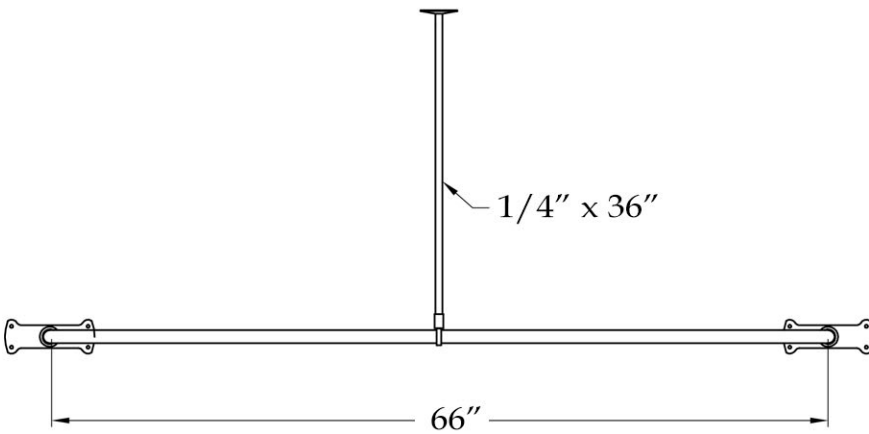

MAIDSTONE

www.MaidstoneSupply.com

D-Ring Shower Curtain Rod

Part No: 143-DR3

Contact Maidstone for additional information and specifications. For complete warranty information and a list of dealers visit www.MaidstoneSupply.com. All products and specifications are subject to change without notice. Maidstone is not responsible for typographical and/or dimensional errors. Typographical errors are subject to correction.

Note: Rough-in dimensions may vary +/- 1/2" and are subject to change. No responsibility is assumed by Maidstone.