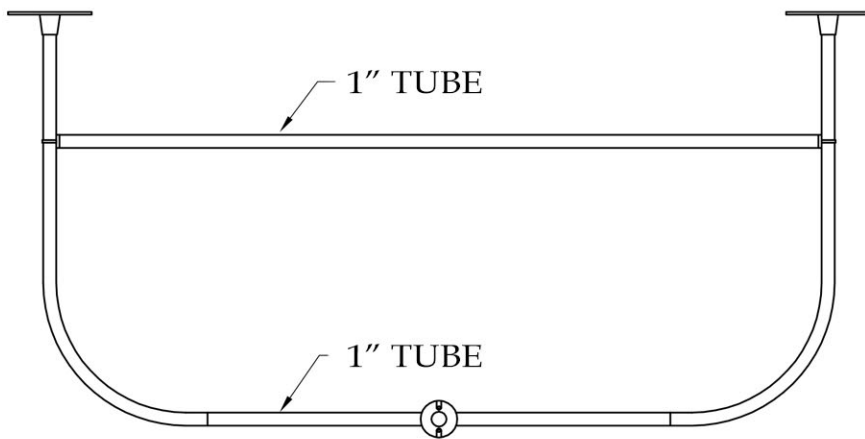

MAIDSTONE

www.MaidstoneSupply.com

D-Ring Shower Curtain Rod

Part No: 143-DR3

Contact Maidstone for additional information and specifications. For complete warranty information and a list of dealers visit www.MaidstoneSupply.com. All products and specifications are subject to change without notice. Maidstone is not responsible for typographical and/or dimensional errors. Typographical errors are subject to correction.

Note: Rough-in dimensions may vary +/- 1/2" and are subject to change. No responsibility is assumed by Maidstone.