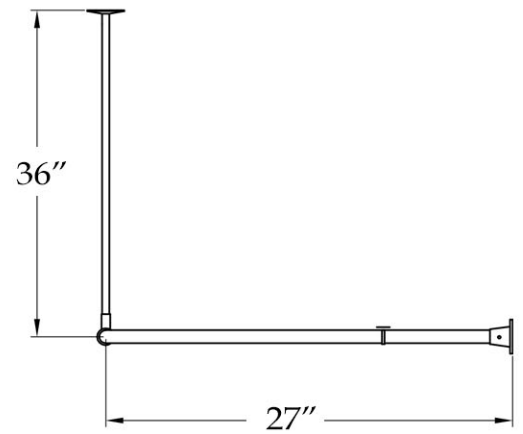

MAIDSTONE

www.MaidstoneSupply.com

D-Ring Shower Curtain Rod

Part No: 143-DR3

Contact Maidstone for additional information and specifications. For complete warranty information and a list of dealers visit www.MaidstoneSupply.com. All products and specifications are subject to change without notice. Maidstone is not responsible for typographical and/or dimensional errors. Typographical errors are subject to correction.

Note: Rough-in dimensions may vary +/- 1/2" and are subject to change. No responsibility is assumed by Maidstone.