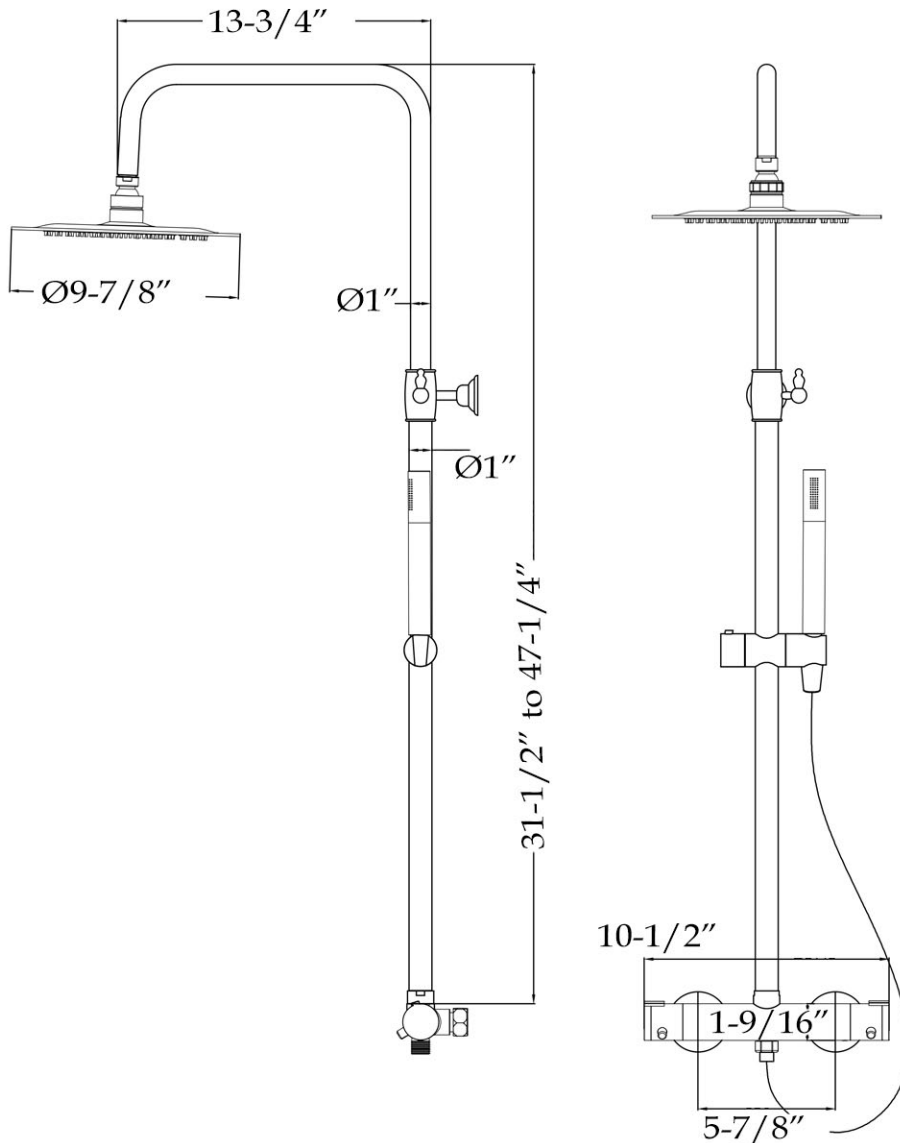

MAIDSTONE

www.MaidstoneSupply.com

Exposed Shower

Part No: 141-W5-RS

Contact Maidstone for additional information and specifications. For complete warranty information and a list of dealers visit www.MaidstoneSupply.com. All products and specifications are subject to change without notice. Maidstone is not responsible for typographical and/or dimensional errors. Typographical errors are subject to correction.

Note: Rough-in dimensions may vary $\pm 1/2\text{'}$ and are subject to change. No responsibility is assumed by Maidstone.