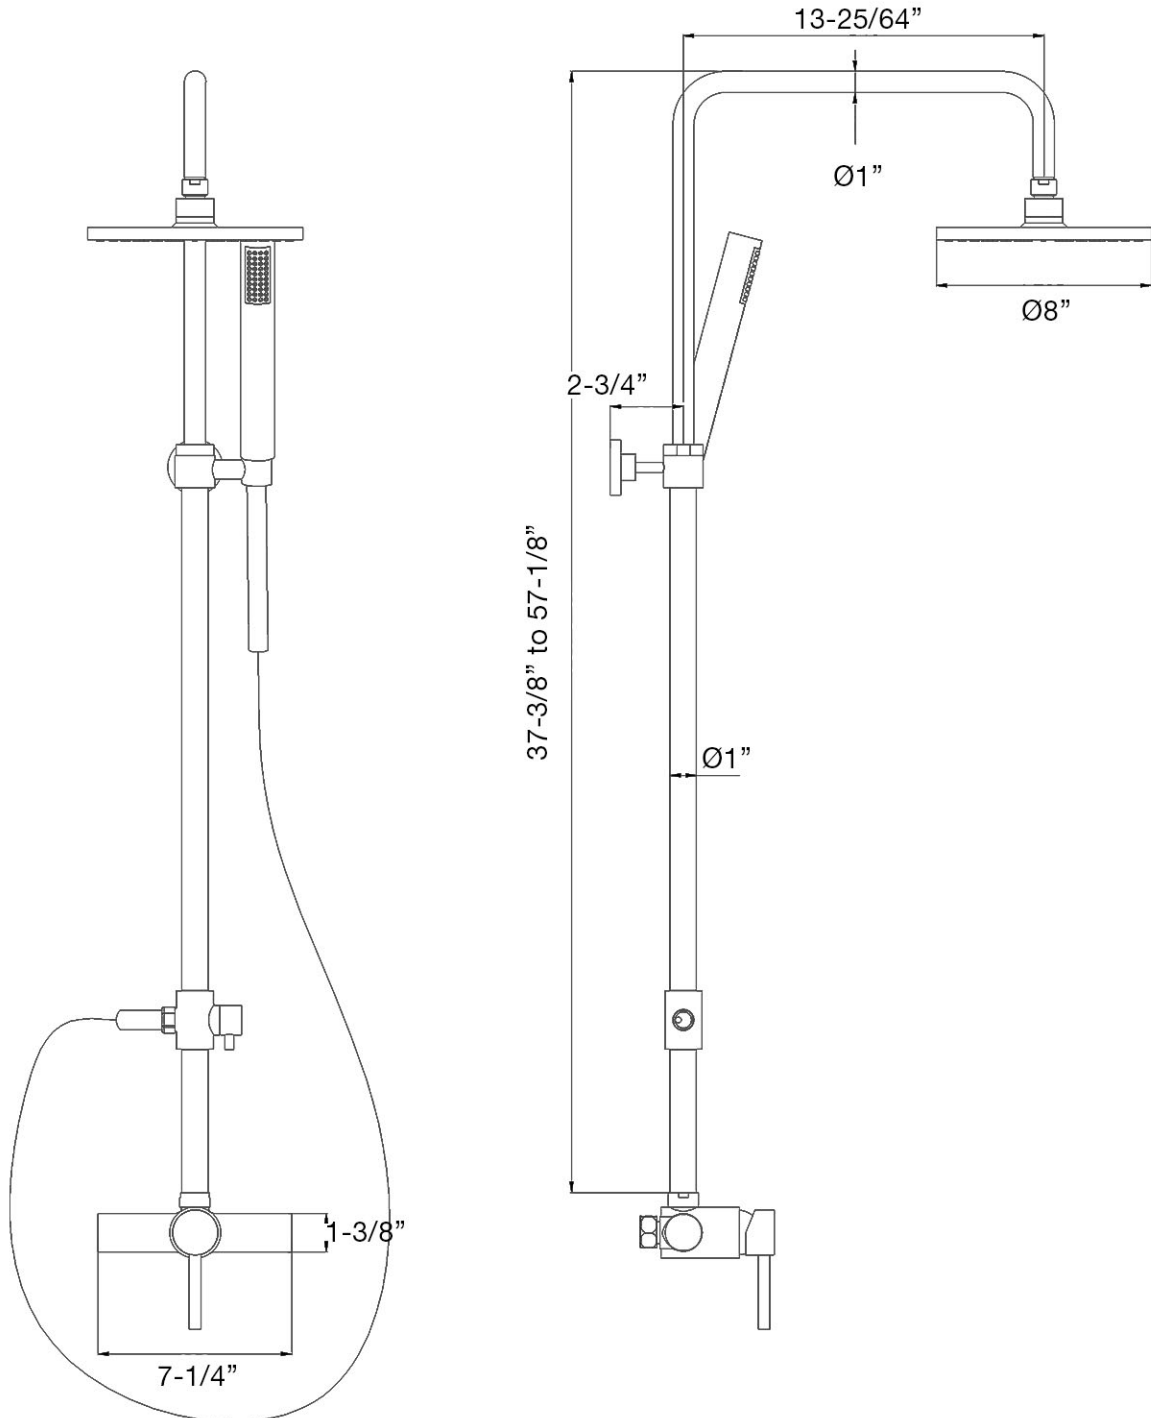

MAIDSTONE

[www.MaidstoneSupply.com](http://www.MaidstoneSupply.com)

Exposed Pipe Shower

Part No: 141-W3-RS

Contact Maidstone for additional information and specifications. For complete warranty information and a list of dealers visit [www.MaidstoneSupply.com](http://www.MaidstoneSupply.com). All products and specifications are subject to change without notice. Maidstone is not responsible for typographical and/or dimensional errors. Typographical errors are subject to correction.

Note: Rough-in dimensions may vary +/- 1/2" and are subject to change. No responsibility is assumed by Maidstone.