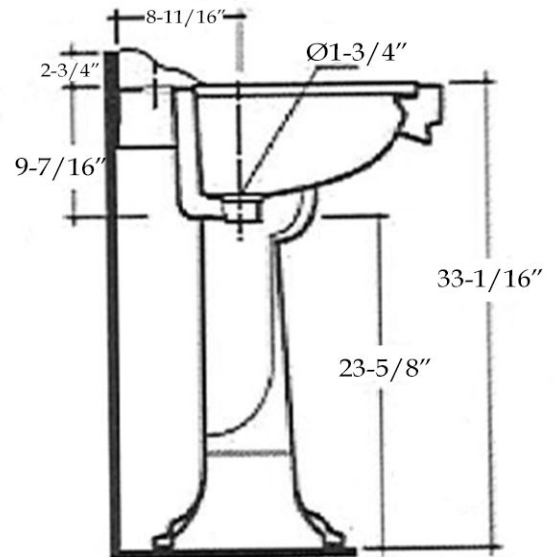

MAIDSTONE

www.MaidstoneSupply.com

Pedestal Sink

Part No: 138-PDS15-8D

Contact Maidstone for additional information and specifications. For complete warranty information and a list of dealers visit www.MaidstoneSupply.com. All products and specifications are subject to change without notice. Maidstone is not responsible for typographical and/or dimensional errors. Typographical errors are subject to correction.

Note: Rough-in dimensions may vary +/- 1/2" and are subject to change. No responsibility is assumed by Maidstone.