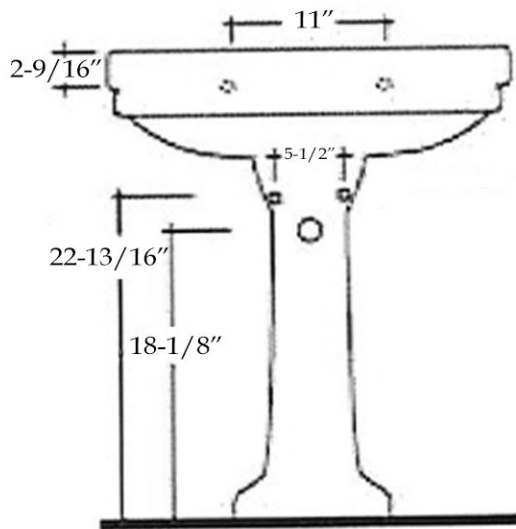

MAIDSTONE

www.MaidstoneSupply.com

Pedestal Sink

Part No: 138-PDS15-8D

Contact Maidstone for additional information and specifications. For complete warranty information and a list of dealers visit www.MaidstoneSupply.com. All products and specifications are subject to change without notice. Maidstone is not responsible for typographical and/or dimensional errors. Typographical errors are subject to correction.

Note: Rough-in dimensions may vary +/- 1/2" and are subject to change. No responsibility is assumed by Maidstone.