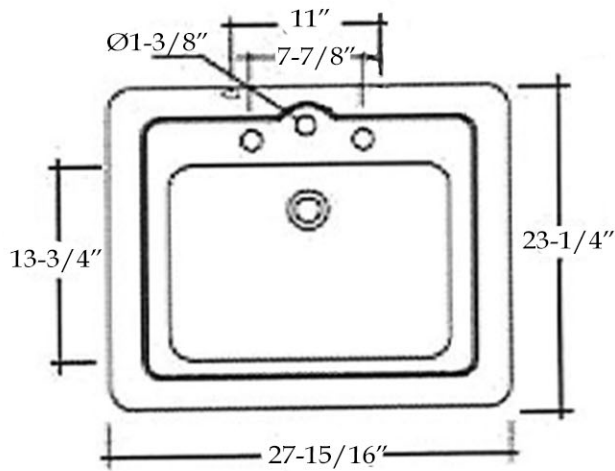

MAIDSTONE

www.MaidstoneSupply.com

Pedestal Sink

Part No: 138-PDS15-8D

Contact Maidstone for additional information and specifications. For complete warranty information and a list of dealers visit www.MaidstoneSupply.com. All products and specifications are subject to change without notice. Maidstone is not responsible for typographical and/or dimensional errors. Typographical errors are subject to correction.

Note: Rough-in dimensions may vary +/- 1/2" and are subject to change. No responsibility is assumed by Maidstone.