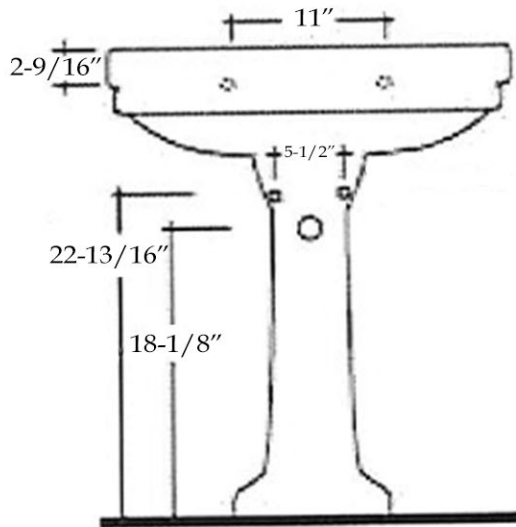

## Pedestal Sink

Part No: 138-PDS15-1D

Contact Maidstone for additional information and specifications. For complete warranty information and a list of dealers visit [www.MaidstoneSupply.com](http://www.MaidstoneSupply.com). All products and specifications are subject to change without notice. Maidstone is not responsible for typographical and/or dimensional errors. Typographical errors are subject to correction.

Note: Rough-in dimensions may vary  $\pm 1/2$ " and are subject to change. No responsibility is assumed by Maidstone.