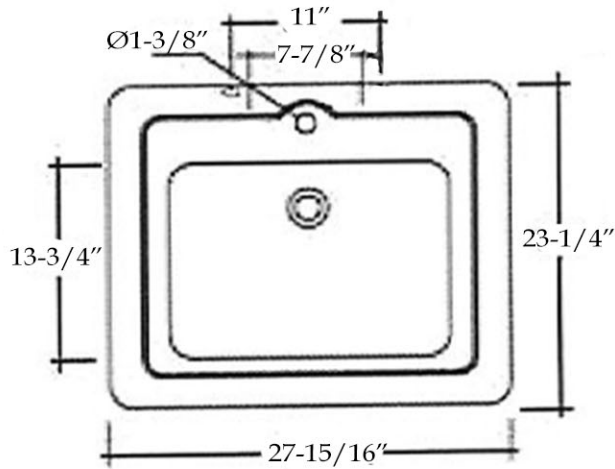

## Pedestal Sink

Part No: 138-PDS15-1D

Contact Maidstone for additional information and specifications. For complete warranty information and a list of dealers visit [www.MaidstoneSupply.com](http://www.MaidstoneSupply.com). All products and specifications are subject to change without notice. Maidstone is not responsible for typographical and/or dimensional errors. Typographical errors are subject to correction.

Note: Rough-in dimensions may vary  $\pm 1/2$ " and are subject to change. No responsibility is assumed by Maidstone.