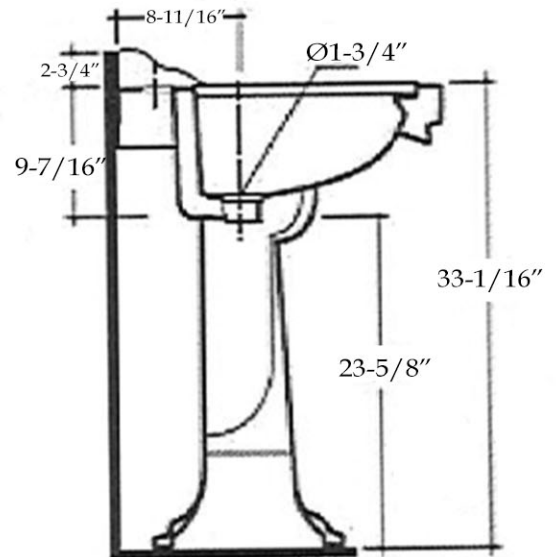

## Pedestal Sink

Part No: 138-PDS15-1D

Contact Maidstone for additional information and specifications. For complete warranty information and a list of dealers visit [www.MaidstoneSupply.com](http://www.MaidstoneSupply.com). All products and specifications are subject to change without notice. Maidstone is not responsible for typographical and/or dimensional errors. Typographical errors are subject to correction.

Note: Rough-in dimensions may vary  $\pm 1/2$ " and are subject to change. No responsibility is assumed by Maidstone.