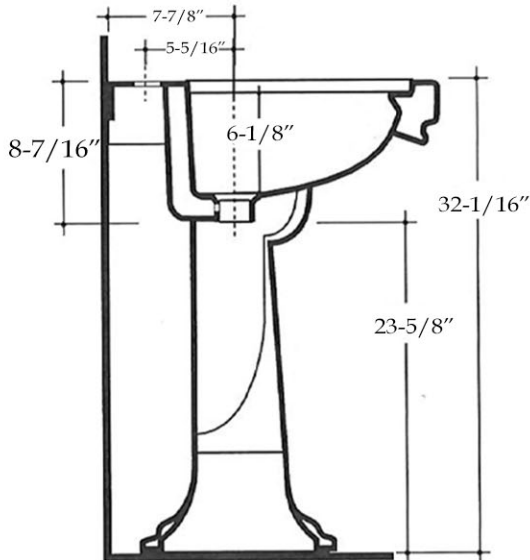

MAIDSTONE

www.MaidstoneSupply.com

Pedestal Sink

Part No: 138-PDS14-8D

Contact Maidstone for additional information and specifications. For complete warranty information and a list of dealers visit www.MaidstoneSupply.com. All products and specifications are subject to change without notice. Maidstone is not responsible for typographical and/or dimensional errors. Typographical errors are subject to correction.

Note: Rough-in dimensions may vary +/- 1/2" and are subject to change. No responsibility is assumed by Maidstone.