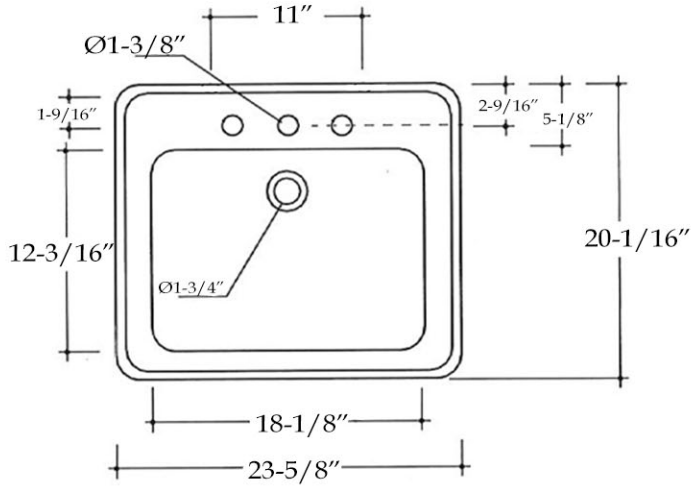

MAIDSTONE

www.MaidstoneSupply.com

Pedestal Sink

Part No: 138-PDS14-8D

Contact Maidstone for additional information and specifications. For complete warranty information and a list of dealers visit www.MaidstoneSupply.com. All products and specifications are subject to change without notice. Maidstone is not responsible for typographical and/or dimensional errors. Typographical errors are subject to correction.

Note: Rough-in dimensions may vary +/- 1/2" and are subject to change. No responsibility is assumed by Maidstone.