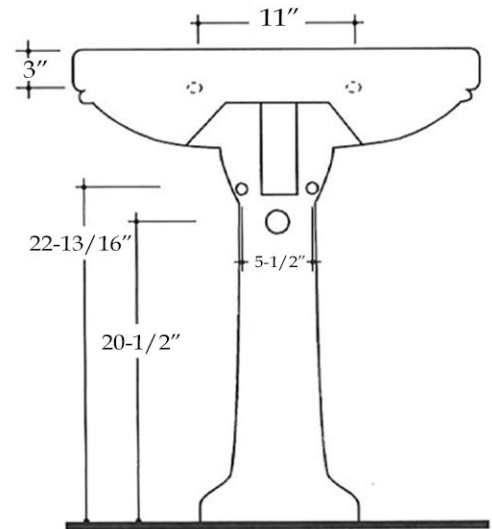

MAIDSTONE

www.MaidstoneSupply.com

Pedestal Sink

Part No: 138-PDS14-8D

Contact Maidstone for additional information and specifications. For complete warranty information and a list of dealers visit www.MaidstoneSupply.com. All products and specifications are subject to change without notice. Maidstone is not responsible for typographical and/or dimensional errors. Typographical errors are subject to correction.

Note: Rough-in dimensions may vary +/- 1/2" and are subject to change. No responsibility is assumed by Maidstone.