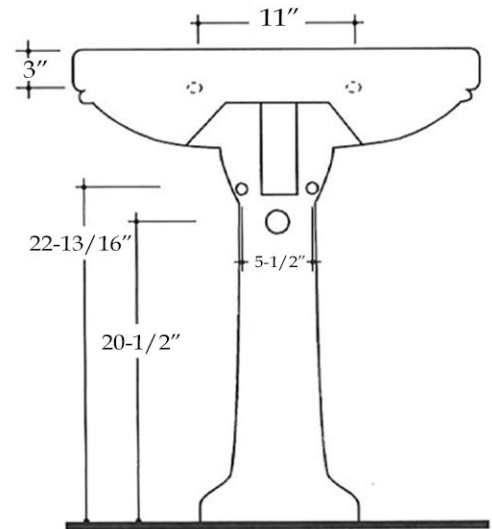

## Pedestal Sink

Part No: 138-PDS14-1D

Contact Maidstone for additional information and specifications. For complete warranty information and a list of dealers visit [www.MaidstoneSupply.com](http://www.MaidstoneSupply.com). All products and specifications are subject to change without notice. Maidstone is not responsible for typographical and/or dimensional errors. Typographical errors are subject to correction.

Note: Rough-in dimensions may vary +/- 1/2" and are subject to change. No responsibility is assumed by Maidstone.