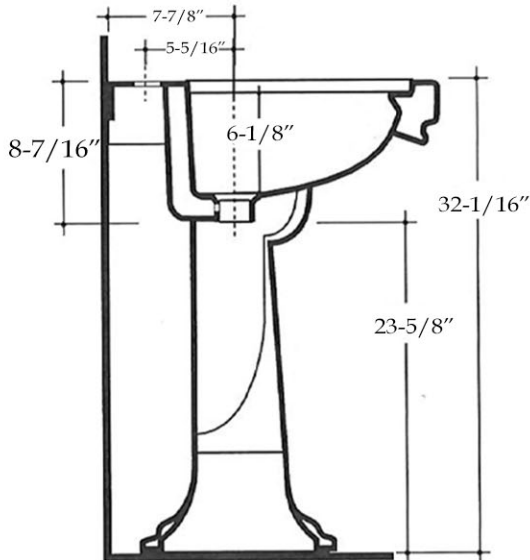

## Pedestal Sink

Part No: 138-PDS14-1D

Contact Maidstone for additional information and specifications. For complete warranty information and a list of dealers visit [www.MaidstoneSupply.com](http://www.MaidstoneSupply.com). All products and specifications are subject to change without notice. Maidstone is not responsible for typographical and/or dimensional errors. Typographical errors are subject to correction.

Note: Rough-in dimensions may vary +/- 1/2" and are subject to change. No responsibility is assumed by Maidstone.