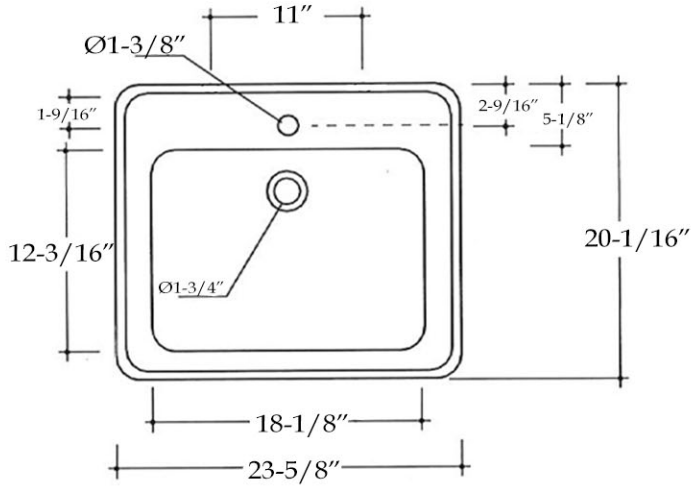

## Pedestal Sink

Part No: 138-PDS14-1D

Contact Maidstone for additional information and specifications. For complete warranty information and a list of dealers visit [www.MaidstoneSupply.com](http://www.MaidstoneSupply.com). All products and specifications are subject to change without notice. Maidstone is not responsible for typographical and/or dimensional errors. Typographical errors are subject to correction.

Note: Rough-in dimensions may vary +/- 1/2" and are subject to change. No responsibility is assumed by Maidstone.