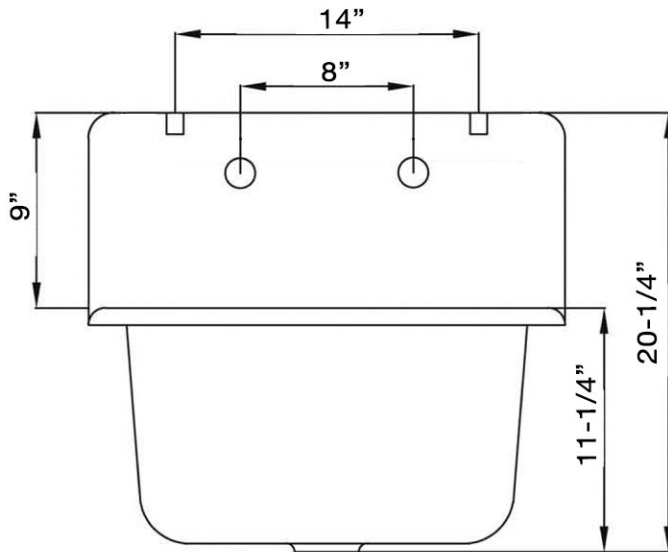

MAIDSTONE

www.MaidstoneSupply.com

Cast Iron High Back Sink

Part No: 138-C2

BACK VIEW

SIDE VIEW

Contact Maidstone for additional information and specifications. For complete warranty information and a list of dealers visit www.MaidstoneSupply.com. All products and specifications are subject to change without notice. Maidstone is not responsible for typographical and/or dimensional errors. Typographical errors are subject to correction.

Note: Rough-in dimensions may vary +/- 1/2" and are subject to change. No responsibility is assumed by Maidstone.