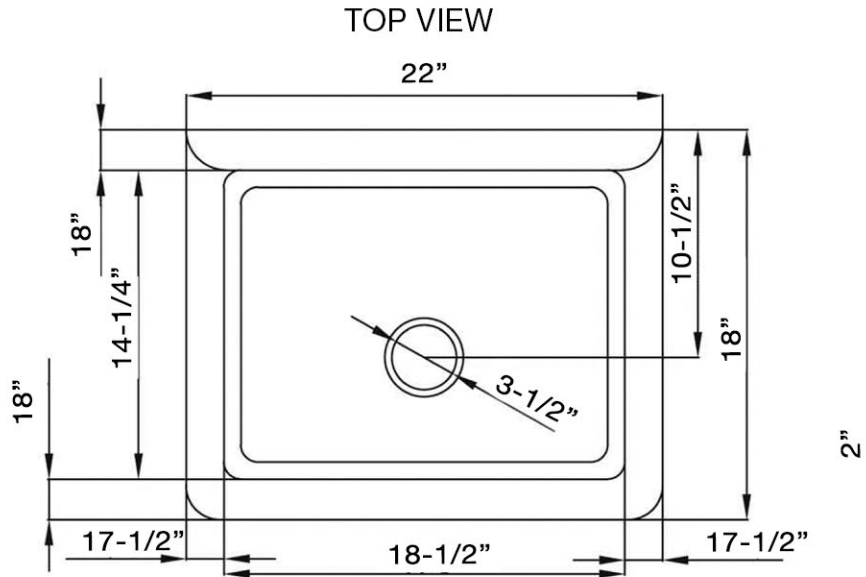

MAIDSTONE

www.MaidstoneSupply.com

Cast Iron High Back Sink

Part No: 138-C2

BACK VIEW

SIDE VIEW

Contact Maidstone for additional information and specifications. For complete warranty information and a list of dealers visit www.MaidstoneSupply.com. All products and specifications are subject to change without notice. Maidstone is not responsible for typographical and/or dimensional errors. Typographical errors are subject to correction.

Note: Rough-in dimensions may vary +/- 1/2" and are subject to change. No responsibility is assumed by Maidstone.