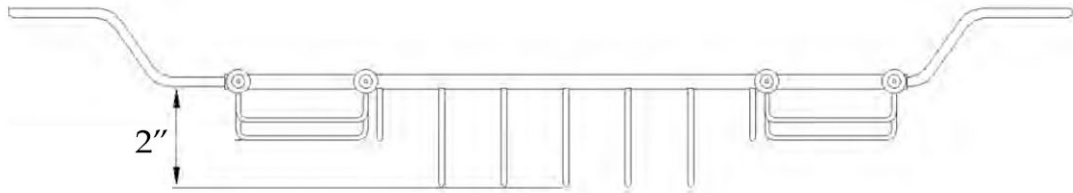

MAIDSTONE

www.MaidstoneSupply.com

Clawfoot Tub Soap Dish Caddy

Part No: 131-2

Contact Maidstone for additional information and specifications. For complete warranty information and a list of dealers visit www.MaidstoneSupply.com. All products and specifications are subject to change without notice. Maidstone is not responsible for typographical and/or dimensional errors. Typographical errors are subject to correction.

Note: Rough-in dimensions may vary +/- 1/2" and are subject to change. No responsibility is assumed by Maidstone.