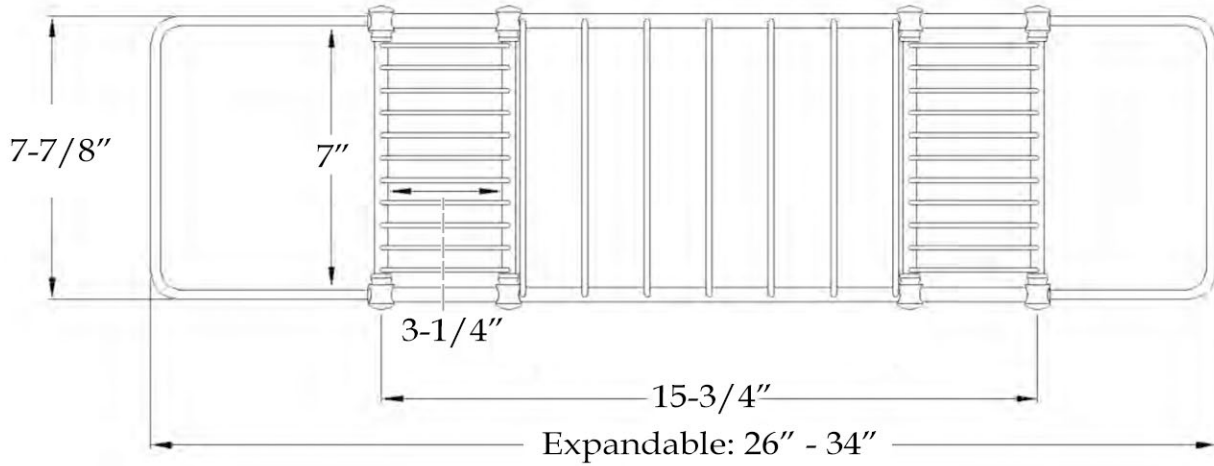

MAIDSTONE

www.MaidstoneSupply.com

Clawfoot Tub Soap Dish Caddy

Part No: 131-2

Contact Maidstone for additional information and specifications. For complete warranty information and a list of dealers visit www.MaidstoneSupply.com. All products and specifications are subject to change without notice. Maidstone is not responsible for typographical and/or dimensional errors. Typographical errors are subject to correction.

Note: Rough-in dimensions may vary +/- 1/2" and are subject to change. No responsibility is assumed by Maidstone.