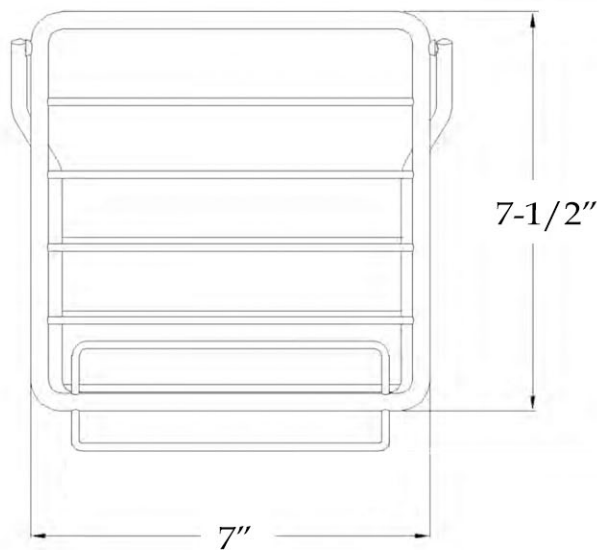

MAIDSTONE

www.MaidstoneSupply.com

Clawfoot Tub Soap Dish Caddy

Part No: 131-2

Contact Maidstone for additional information and specifications. For complete warranty information and a list of dealers visit www.MaidstoneSupply.com. All products and specifications are subject to change without notice. Maidstone is not responsible for typographical and/or dimensional errors. Typographical errors are subject to correction.

Note: Rough-in dimensions may vary +/- 1/2" and are subject to change. No responsibility is assumed by Maidstone.