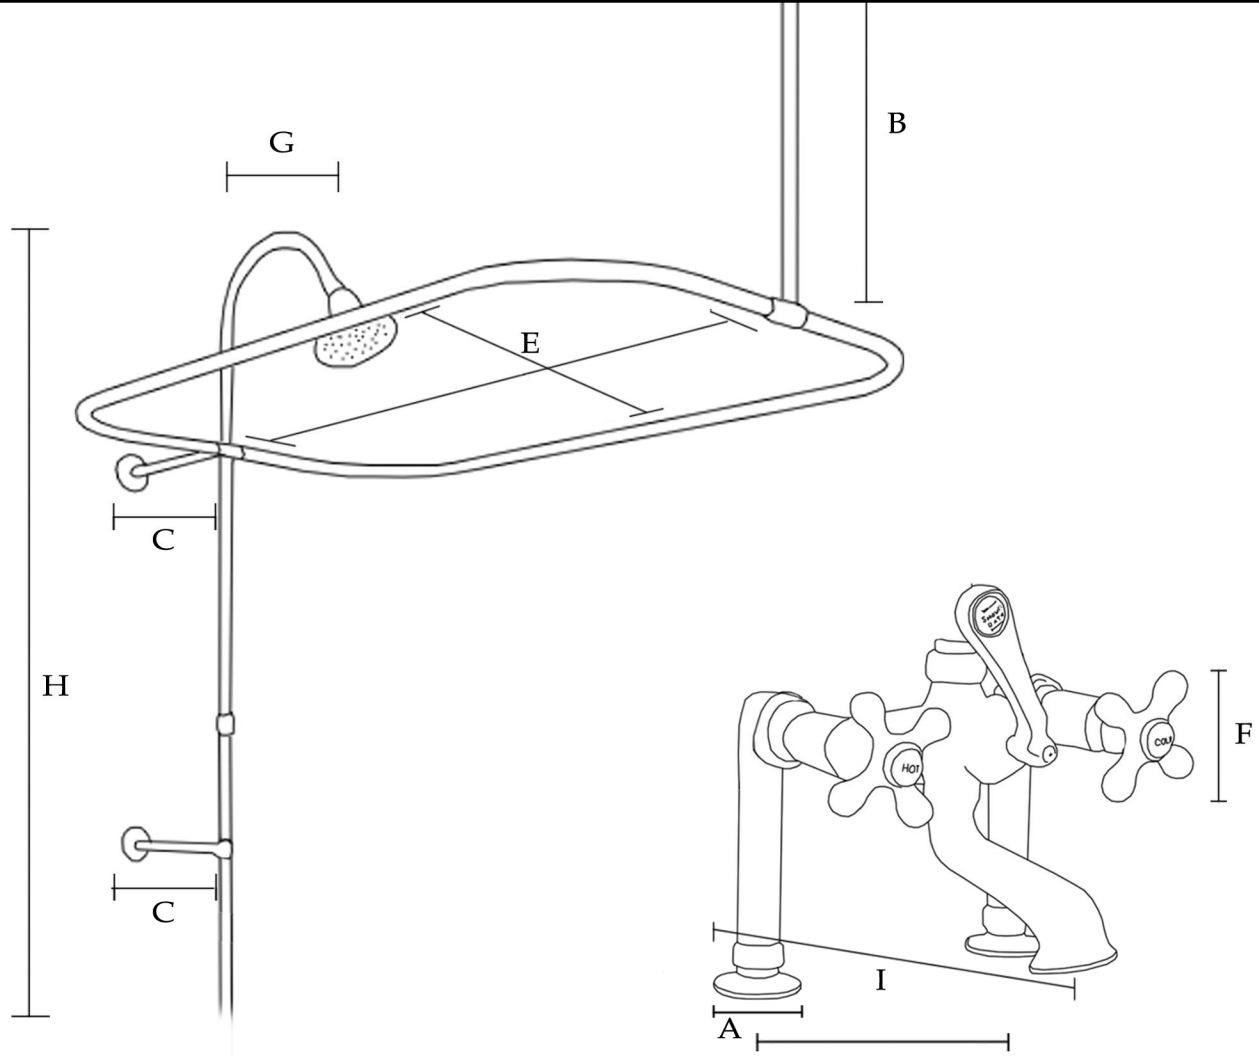

MAIDSTONE

www.MaidstoneSupply.com

Rim Mount Shower Enclosure Chrome

Part No:125-ETR1

(A) Base: 2" OD	(D) Centers: 7" W	(G) Projection: 9" Reach
(B) Brace - Ceiling: 30" L	(E) Frame: 28" W x 54" L; 3/4" OD	(H) Riser: 65" H; 5/8" OD
(C) Brace - Wall: 10" L	(F) Handle: 3-1/4" L	(I) Spout: 7" Reach

Flow Rate: 7 gal/min

Contact Maidstone for additional information and specifications. For complete warranty information and a list of dealers visit www.MaidstoneSupply.com. All products and specifications are subject to change without notice. Maidstone is not responsible for typographical and/or dimensional errors. Typographical errors are subject to correction.

Note: Rough-in dimensions may vary +/- 1/2" and are subject to change. No responsibility is assumed by Maidstone.