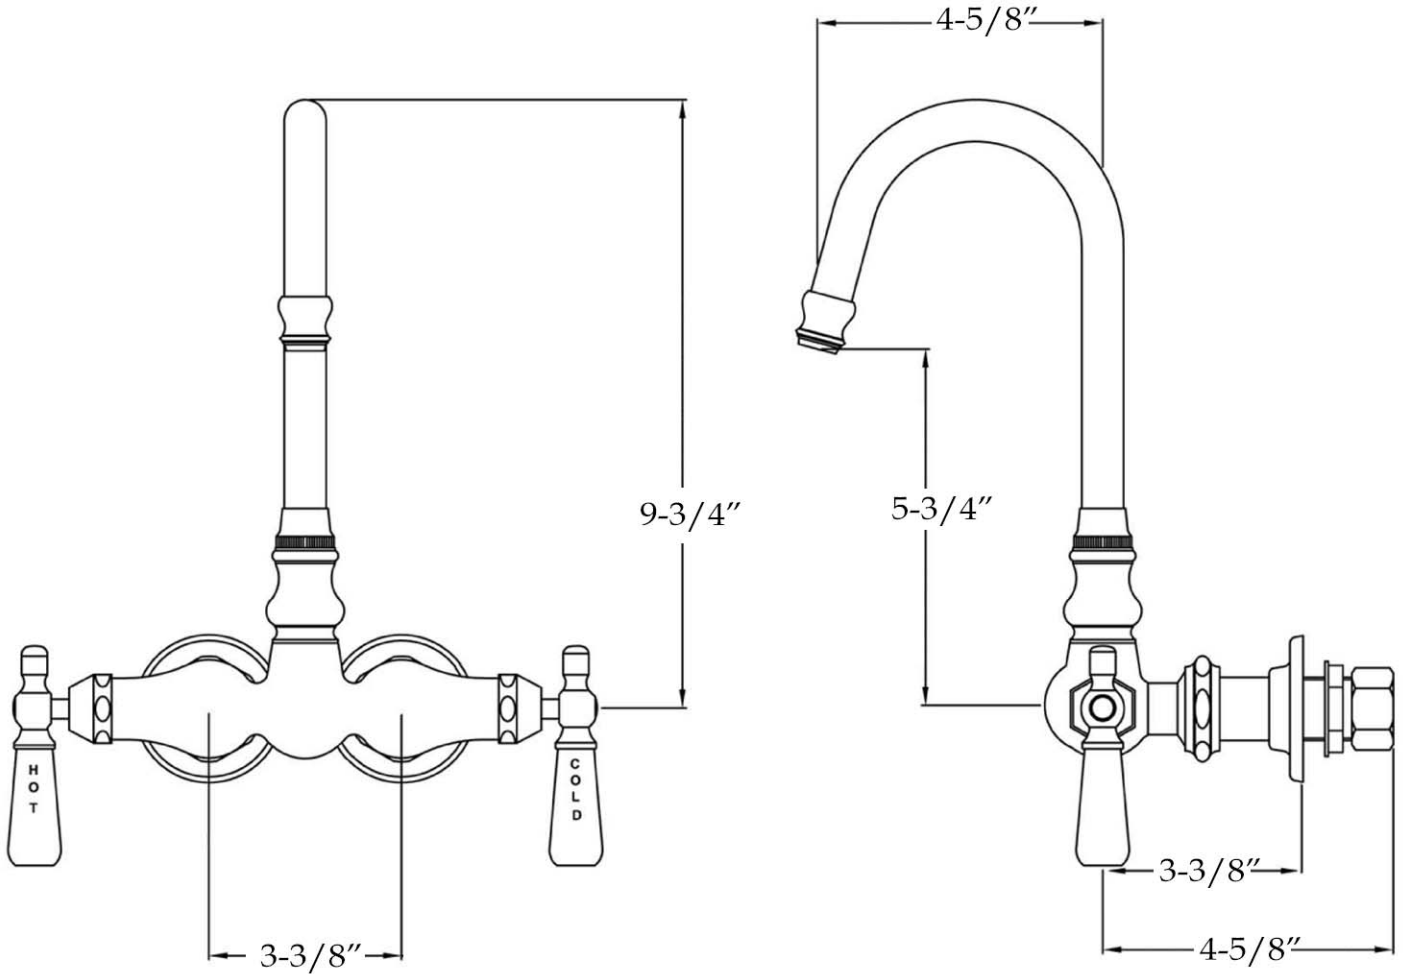

MAIDSTONE

www.MaidstoneSupply.com

Bathroom Wall Mount Gooseneck Faucet

Part No: 121-GSBW1-2

Contact Maidstone for additional information and specifications. For complete warranty information and a list of dealers visit www.MaidstoneSupply.com. All products and specifications are subject to change without notice. Maidstone is not responsible for typographical and/or dimensional errors. Typographical errors are subject to correction.

Note: Rough-in dimensions may vary $\pm 1/2\text{''}$ and are subject to change. No responsibility is assumed by Maidstone.