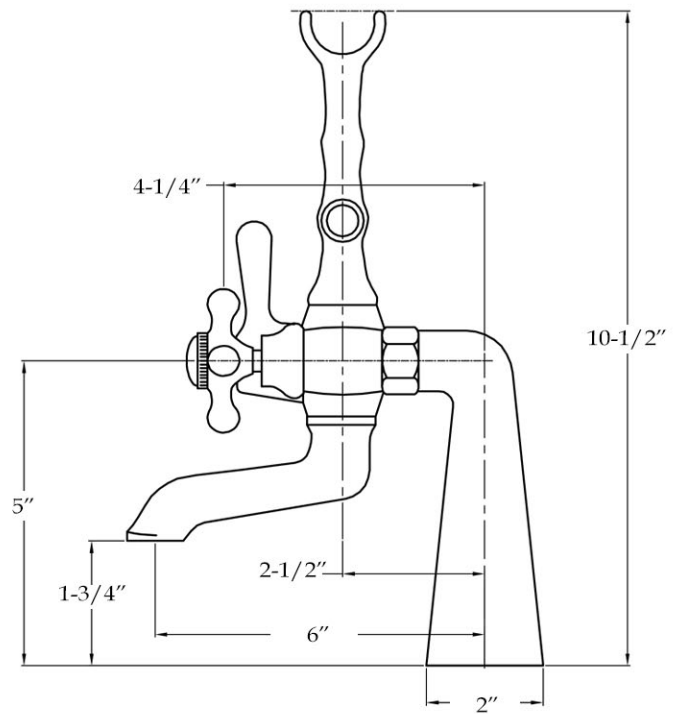

MAIDSTONE

www.MaidstoneSupply.com

Traditional Deck Mount Tub Faucet

Part No: 121-ETR5-MC

Contact Maidstone for additional information and specifications. For complete warranty information and a list of dealers visit www.MaidstoneSupply.com. All products and specifications are subject to change without notice. Maidstone is not responsible for typographical and/or dimensional errors. Typographical errors are subject to correction.

Note: Rough-in dimensions may vary +/- 1/2" and are subject to change. No responsibility is assumed by Maidstone.