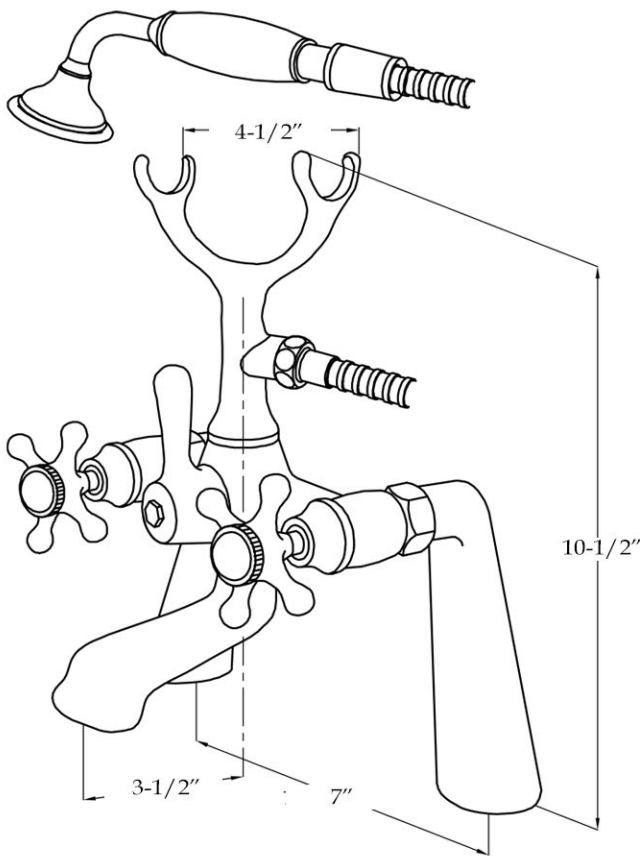

MAIDSTONE

www.MaidstoneSupply.com

Traditional Deck Mount Tub Faucet

Part No: 121-ETR5-MC

Contact Maidstone for additional information and specifications. For complete warranty information and a list of dealers visit www.MaidstoneSupply.com. All products and specifications are subject to change without notice. Maidstone is not responsible for typographical and/or dimensional errors. Typographical errors are subject to correction.

Note: Rough-in dimensions may vary +/- 1/2" and are subject to change. No responsibility is assumed by Maidstone.