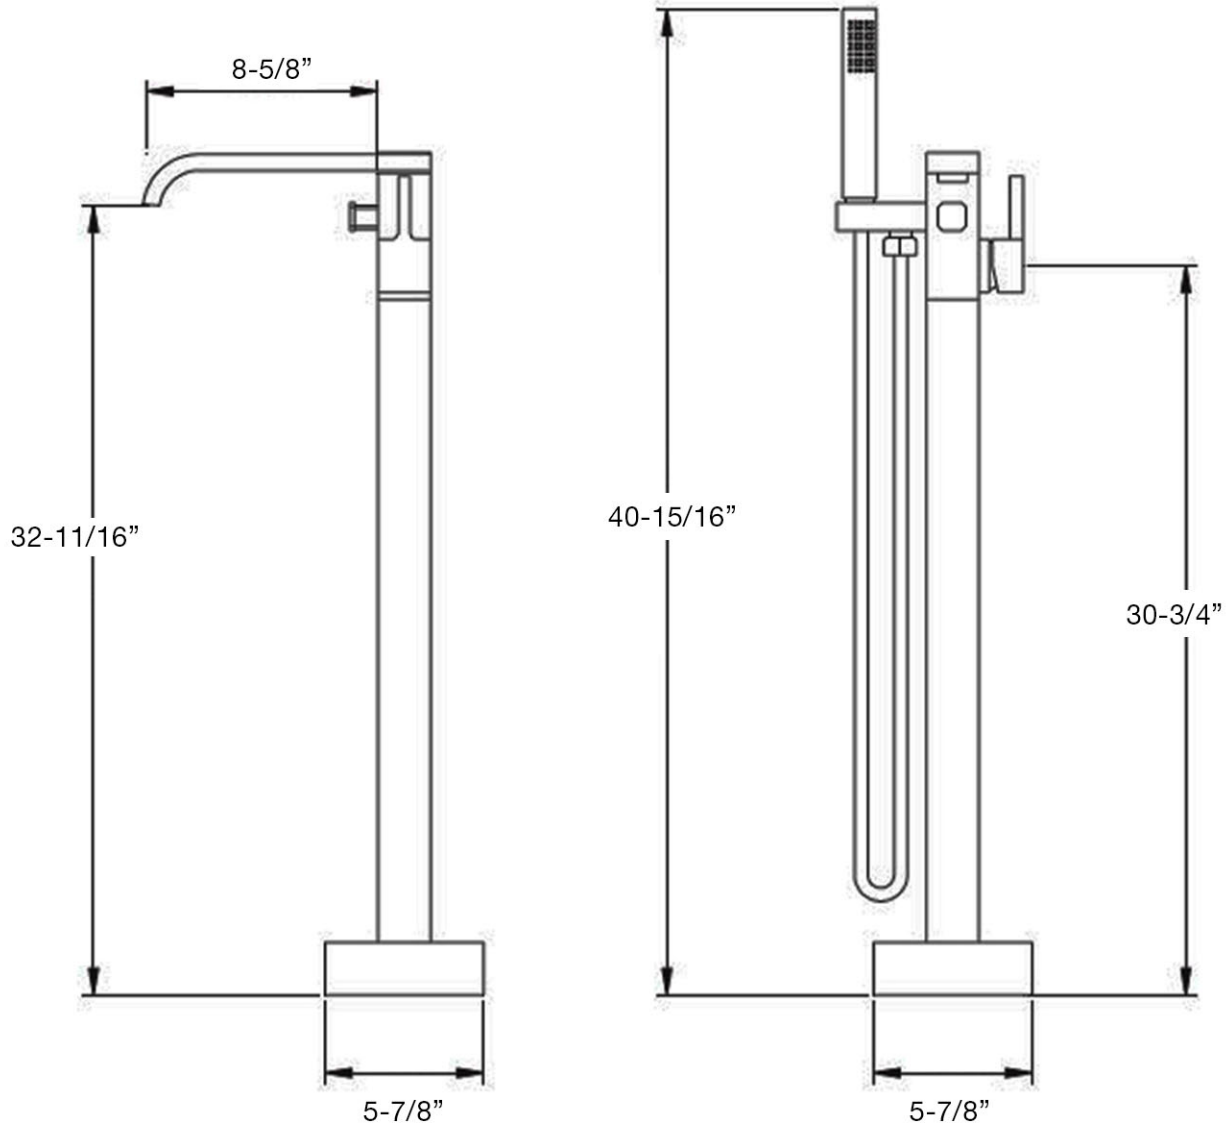

MAIDSTONE

www.MaidstoneSupply.com

Contemporary Freestanding Tub Faucet

Part No: 121-CDSF1

Contact Maidstone for additional information and specifications. For complete warranty information and a list of dealers visit www.MaidstoneSupply.com. All products and specifications are subject to change without notice. Maidstone is not responsible for typographical and/or dimensional errors. Typographical errors are subject to correction.

Note: Rough-in dimensions may vary $\pm 1/2\text{'}$ and are subject to change. No responsibility is assumed by Maidstone.