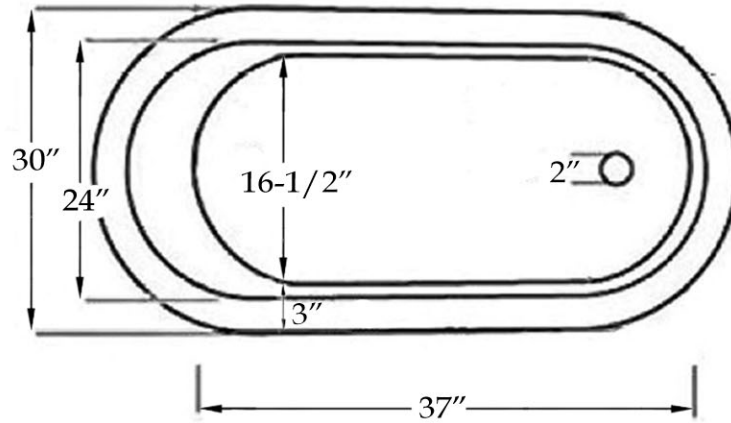

MAIDSTONE

www.MaidstoneSupply.com

Slipper Cast Iron Clawfoot Tub

Part No: 1201SL57-0

TOP VIEW

SIDE VIEW

Volume: 49 gal Weight: 275 lbs

Contact Maidstone for additional information and specifications. For complete warranty information and a list of dealers visit www.MaidstoneSupply.com. All products and specifications are subject to change without notice. Maidstone is not responsible for typographical and/or dimensional errors. Typographical errors are subject to correction.

Note: Rough-in dimensions may vary +/- 1/2" and are subject to change. No responsibility is assumed by Maidstone.