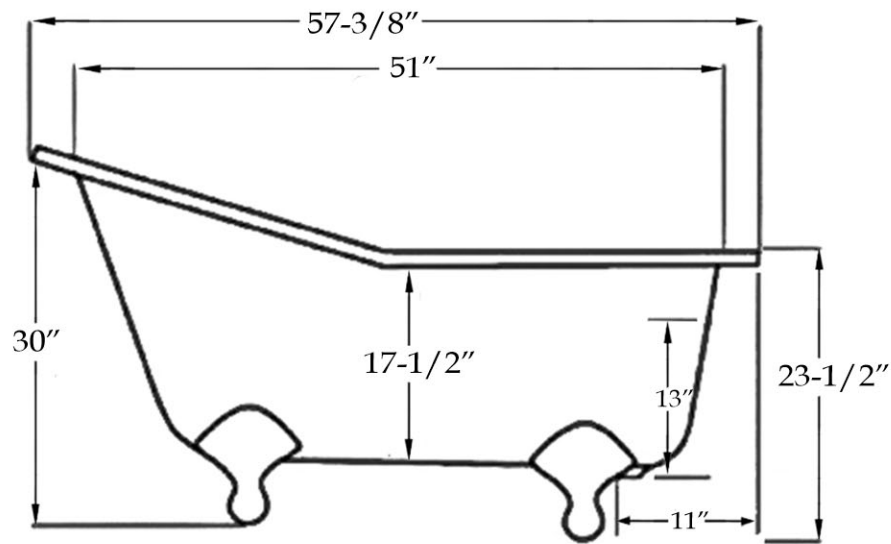

MAIDSTONE

www.MaidstoneSupply.com

Slipper Cast Iron Clawfoot Tub

Part No: 1201SL57-0

TOP VIEW

SIDE VIEW

Volume: 49 gal Weight: 275 lbs

Contact Maidstone for additional information and specifications. For complete warranty information and a list of dealers visit www.MaidstoneSupply.com. All products and specifications are subject to change without notice. Maidstone is not responsible for typographical and/or dimensional errors. Typographical errors are subject to correction.

Note: Rough-in dimensions may vary +/- 1/2" and are subject to change. No responsibility is assumed by Maidstone.