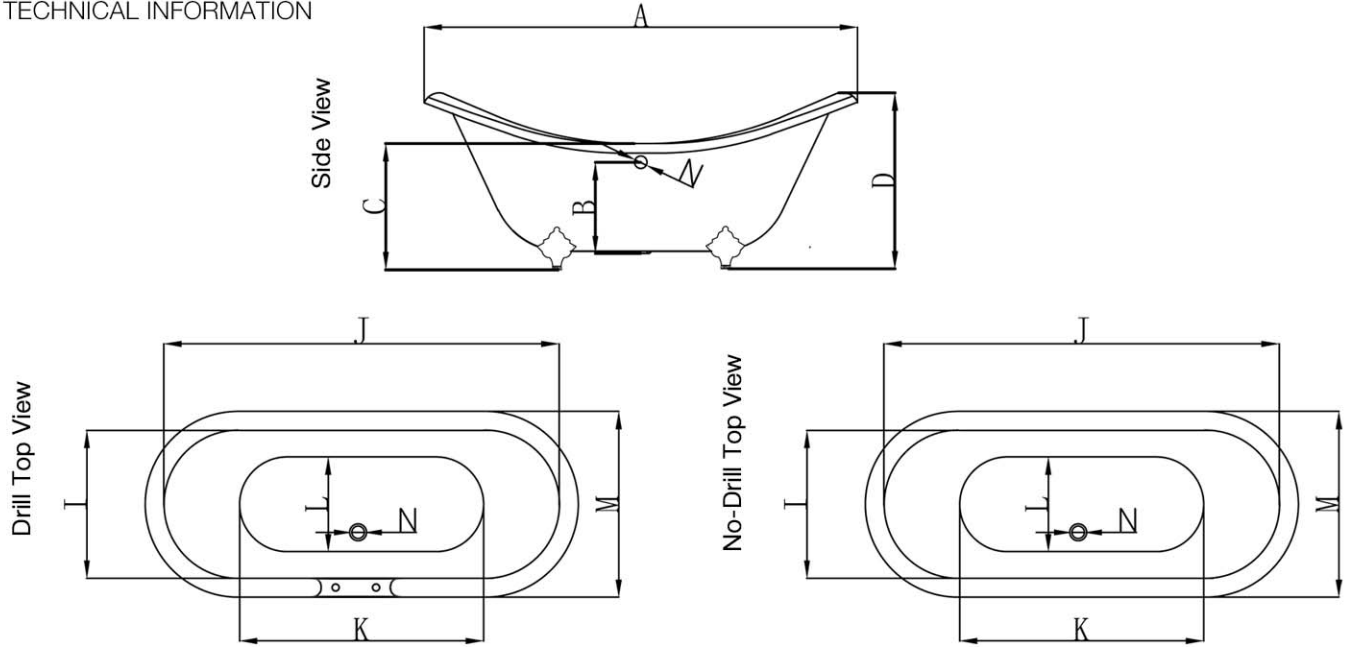

MAIDSTONE

www.MaidstoneSupply.com

Cast Iron Double Slipper Tub Part No: 1201DS

TECHNICAL INFORMATION

DIMENSIONS (INCHES)

	A	B	C	D	E	F	G	H	I	J	K	L	M	N
61	61	14 ^{1/2}	24 ^{2/5}	29 ^{1/2}	-	-	-	-	23 ^{4/5}	55 ^{1/2}	35 ^{2/5}	16 ^{1/3}	30	2
72	72	14 ^{1/2}	24 ^{2/5}	30 ^{2/3}	-	-	-	-	23 ^{4/5}	65 ^{2/5}	43 ^{1/3}	16 ^{1/5}	30 ^{1/5}	2

	61	72
EMPTY (LB)	342	359
FILLED (LB)	783	857
CAPACITY (GAL)	50	55
WATER DEPTH (IN)	15	15

Approximate Measurements

Contact Maidstone for additional information and specifications. For complete warranty information and a list of dealers visit www.MaidstoneSupply.com. All products and specifications are subject to change without notice. Maidstone is not responsible for typographical and/or dimensional errors. Typographical errors are subject to correction.

Note: Rough-in dimensions may vary +/- 1/2" and are subject to change. No responsibility is assumed by Maidstone.