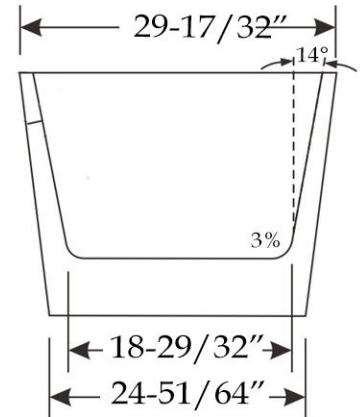

## Acrylic Contemporary Tub Part No: 22023

Volume: 53 gal      Weight: 88 lbs

Contact Maidstone for additional information and specifications. For complete warranty information and a list of dealers visit [www.MaidstoneSupply.com](http://www.MaidstoneSupply.com). All products and specifications are subject to change without notice. Maidstone is not responsible for typographical and/or dimensional errors. Typographical errors are subject to correction.

Note: Rough-in dimensions may vary +/- 1/2" and are subject to change. No responsibility is assumed by Maidstone.