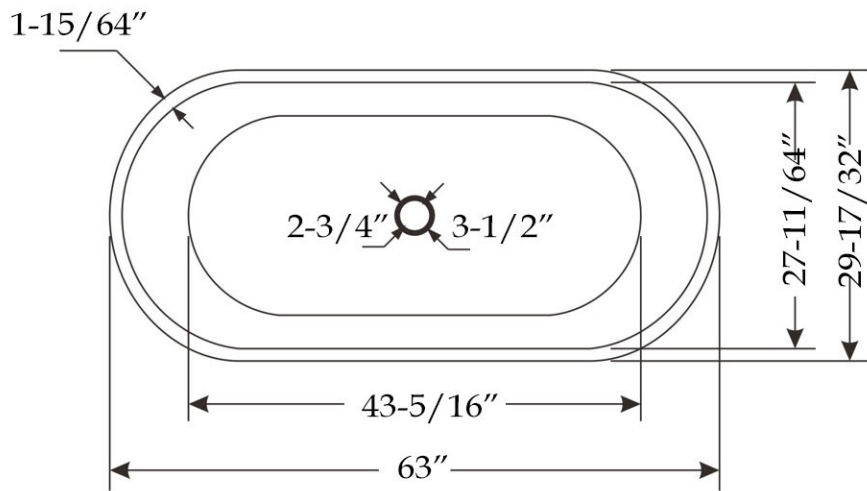

## Acrylic Contemporary Tub Part No: 22023

Volume: 53 gal      Weight: 88 lbs

Contact Maidstone for additional information and specifications. For complete warranty information and a list of dealers visit [www.MaidstoneSupply.com](http://www.MaidstoneSupply.com). All products and specifications are subject to change without notice. Maidstone is not responsible for typographical and/or dimensional errors. Typographical errors are subject to correction.

Note: Rough-in dimensions may vary +/- 1/2" and are subject to change. No responsibility is assumed by Maidstone.