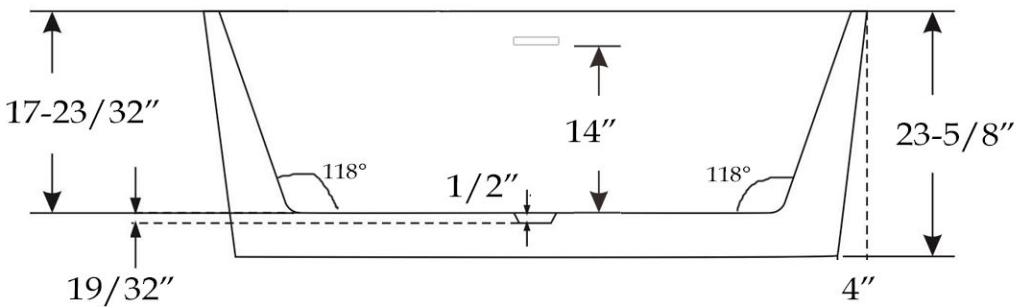

## Acrylic Contemporary Tub Part No: 22023

Volume: 53 gal      Weight: 88 lbs

Contact Maidstone for additional information and specifications. For complete warranty information and a list of dealers visit [www.MaidstoneSupply.com](http://www.MaidstoneSupply.com). All products and specifications are subject to change without notice. Maidstone is not responsible for typographical and/or dimensional errors. Typographical errors are subject to correction.

Note: Rough-in dimensions may vary +/- 1/2" and are subject to change. No responsibility is assumed by Maidstone.