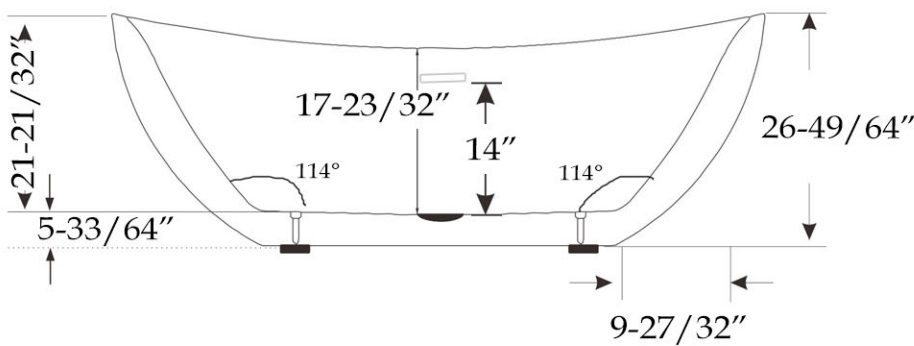

MAIDSTONE

www.MaidstoneSupply.com

Acrylic Contemporary Tub

Part No: 22018

Volume: 52 gal Weight: 85 lbs

Contact Maidstone for additional information and specifications. For complete warranty information and a list of dealers visit www.MaidstoneSupply.com. All products and specifications are subject to change without notice. Maidstone is not responsible for typographical and/or dimensional errors. Typographical errors are subject to correction.

Note: Rough-in dimensions may vary +/- 1/2" and are subject to change. No responsibility is assumed by Maidstone.