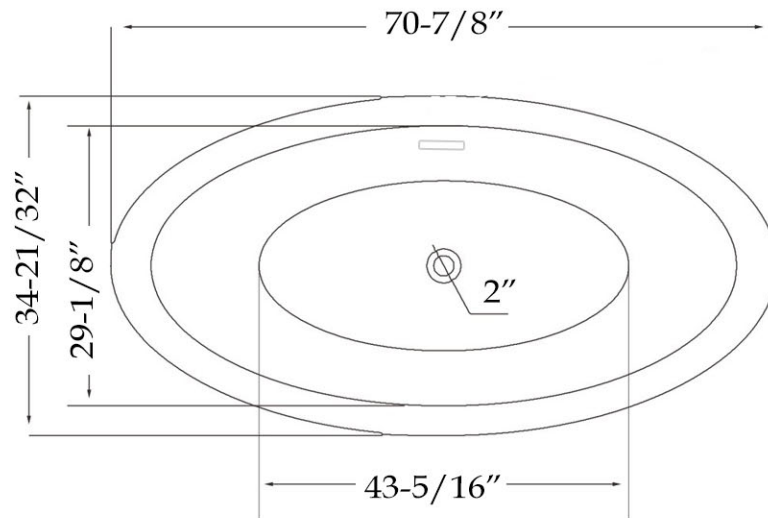

MAIDSTONE

www.MaidstoneSupply.com

Acrylic Contemporary Tub

Part No: 22018

Volume: 52 gal Weight: 85 lbs

Contact Maidstone for additional information and specifications. For complete warranty information and a list of dealers visit www.MaidstoneSupply.com. All products and specifications are subject to change without notice. Maidstone is not responsible for typographical and/or dimensional errors. Typographical errors are subject to correction.

Note: Rough-in dimensions may vary +/- 1/2" and are subject to change. No responsibility is assumed by Maidstone.