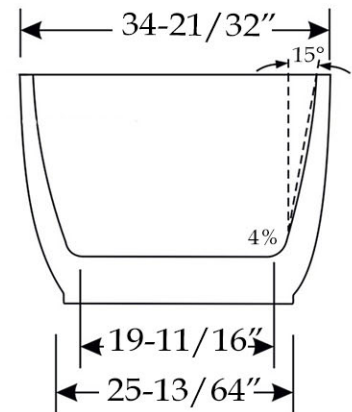

MAIDSTONE

www.MaidstoneSupply.com

Acrylic Contemporary Tub

Part No: 22018

Volume: 52 gal Weight: 85 lbs

Contact Maidstone for additional information and specifications. For complete warranty information and a list of dealers visit www.MaidstoneSupply.com. All products and specifications are subject to change without notice. Maidstone is not responsible for typographical and/or dimensional errors. Typographical errors are subject to correction.

Note: Rough-in dimensions may vary +/- 1/2" and are subject to change. No responsibility is assumed by Maidstone.