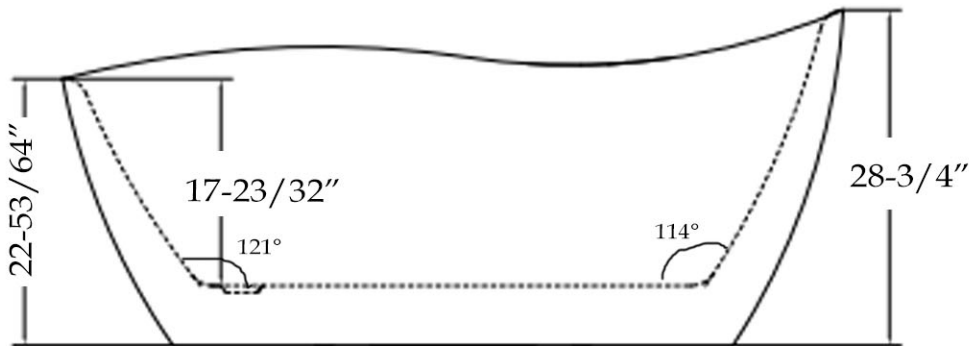

MAIDSTONE

www.MaidstoneSupply.com

Acrylic Contemporary Tub Part No: 22015

Volume: 53 gal Weight: 99 lbs

Contact Maidstone for additional information and specifications. For complete warranty information and a list of dealers visit www.MaidstoneSupply.com. All products and specifications are subject to change without notice. Maidstone is not responsible for typographical and/or dimensional errors. Typographical errors are subject to correction.

Note: Rough-in dimensions may vary +/- 1/2" and are subject to change. No responsibility is assumed by Maidstone.