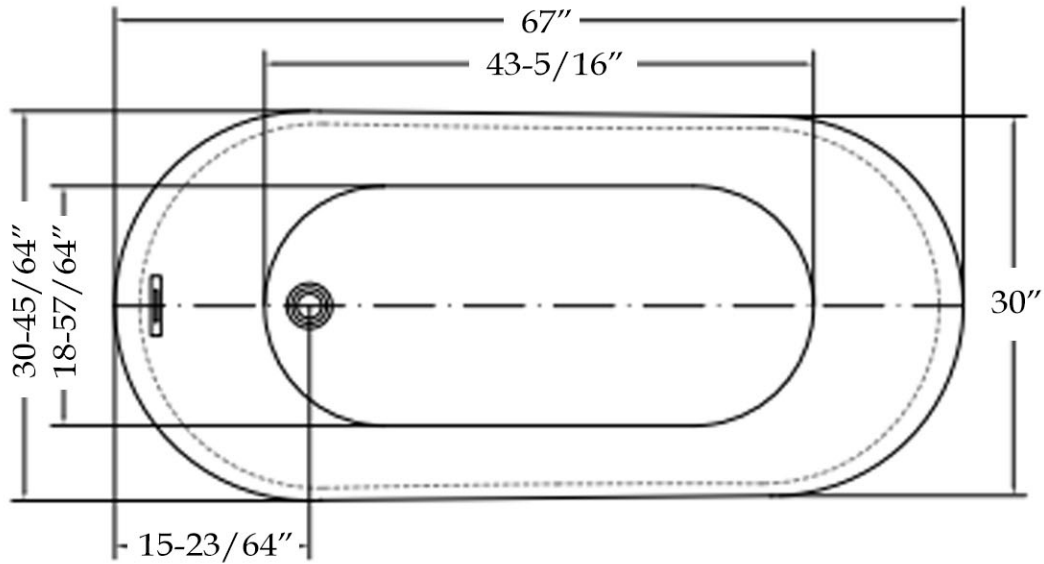

MAIDSTONE

www.MaidstoneSupply.com

Acrylic Contemporary Tub Part No: 22015

Volume: 53 gal Weight: 99 lbs

Contact Maidstone for additional information and specifications. For complete warranty information and a list of dealers visit www.MaidstoneSupply.com. All products and specifications are subject to change without notice. Maidstone is not responsible for typographical and/or dimensional errors. Typographical errors are subject to correction.

Note: Rough-in dimensions may vary +/- 1/2" and are subject to change. No responsibility is assumed by Maidstone.