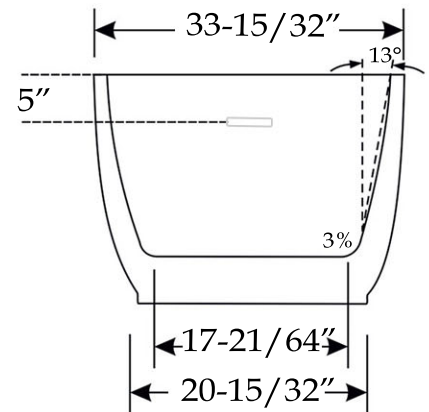

MAIDSTONE

www.MaidstoneSupply.com

Acrylic Contemporary Tub Part No: 22013

Volume: 61 gal Weight: 88 lbs

Contact Maidstone for additional information and specifications. For complete warranty information and a list of dealers visit www.MaidstoneSupply.com. All products and specifications are subject to change without notice. Maidstone is not responsible for typographical and/or dimensional errors. Typographical errors are subject to correction.

Note: Rough-in dimensions may vary +/- 1/2" and are subject to change. No responsibility is assumed by Maidstone.