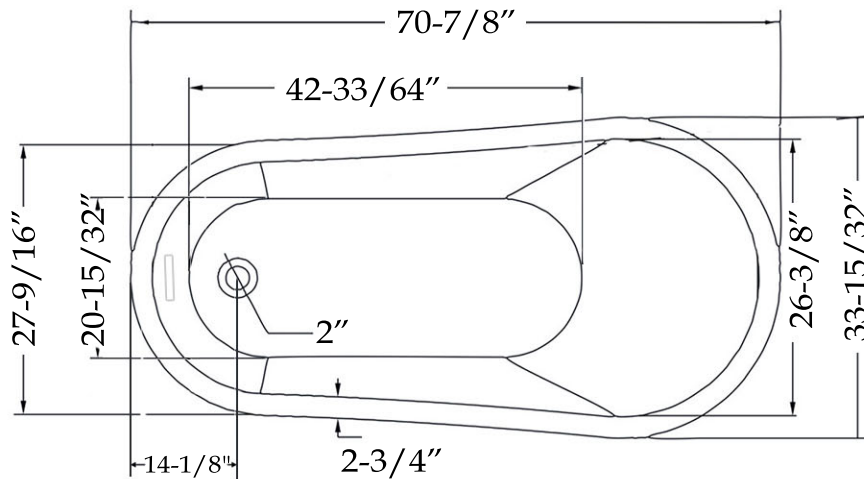

MAIDSTONE

www.MaidstoneSupply.com

Acrylic Contemporary Tub Part No: 22013

Volume: 61 gal Weight: 88 lbs

Contact Maidstone for additional information and specifications. For complete warranty information and a list of dealers visit www.MaidstoneSupply.com. All products and specifications are subject to change without notice. Maidstone is not responsible for typographical and/or dimensional errors. Typographical errors are subject to correction.

Note: Rough-in dimensions may vary +/- 1/2" and are subject to change. No responsibility is assumed by Maidstone.