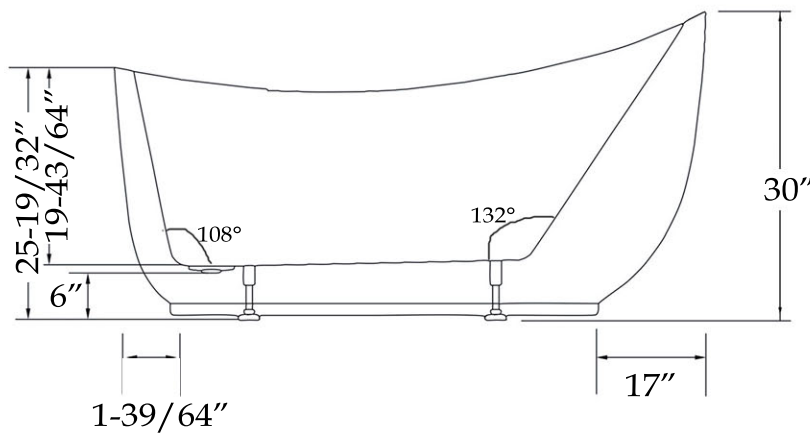

MAIDSTONE

www.MaidstoneSupply.com

Acrylic Contemporary Tub Part No: 22013

Volume: 61 gal Weight: 88 lbs

Contact Maidstone for additional information and specifications. For complete warranty information and a list of dealers visit www.MaidstoneSupply.com. All products and specifications are subject to change without notice. Maidstone is not responsible for typographical and/or dimensional errors. Typographical errors are subject to correction.

Note: Rough-in dimensions may vary +/- 1/2" and are subject to change. No responsibility is assumed by Maidstone.