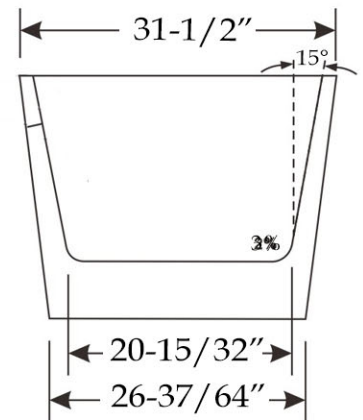

## Acrylic Contemporary Tub

Part No: 22011

Volume: 60 gal      Weight: 97 lbs

Contact Maidstone for additional information and specifications. For complete warranty information and a list of dealers visit [www.MaidstoneSupply.com](http://www.MaidstoneSupply.com). All products and specifications are subject to change without notice. Maidstone is not responsible for typographical and/or dimensional errors. Typographical errors are subject to correction.

Note: Rough-in dimensions may vary +/- 1/2" and are subject to change. No responsibility is assumed by Maidstone.