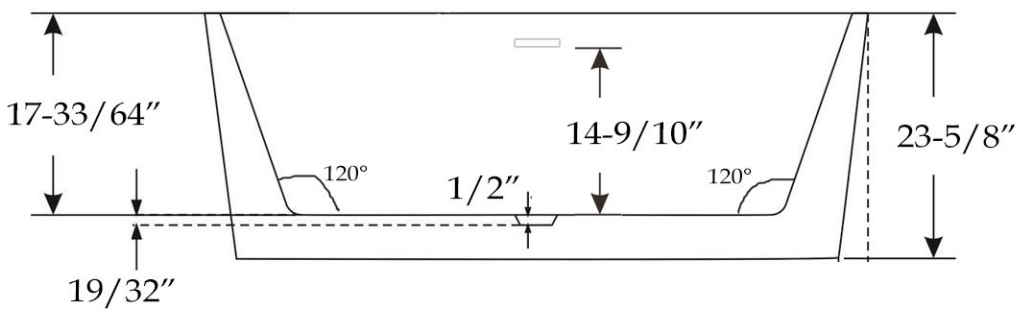

## Acrylic Contemporary Tub

Part No: 22011

Volume: 60 gal      Weight: 97 lbs

Contact Maidstone for additional information and specifications. For complete warranty information and a list of dealers visit [www.MaidstoneSupply.com](http://www.MaidstoneSupply.com). All products and specifications are subject to change without notice. Maidstone is not responsible for typographical and/or dimensional errors. Typographical errors are subject to correction.

Note: Rough-in dimensions may vary +/- 1/2" and are subject to change. No responsibility is assumed by Maidstone.