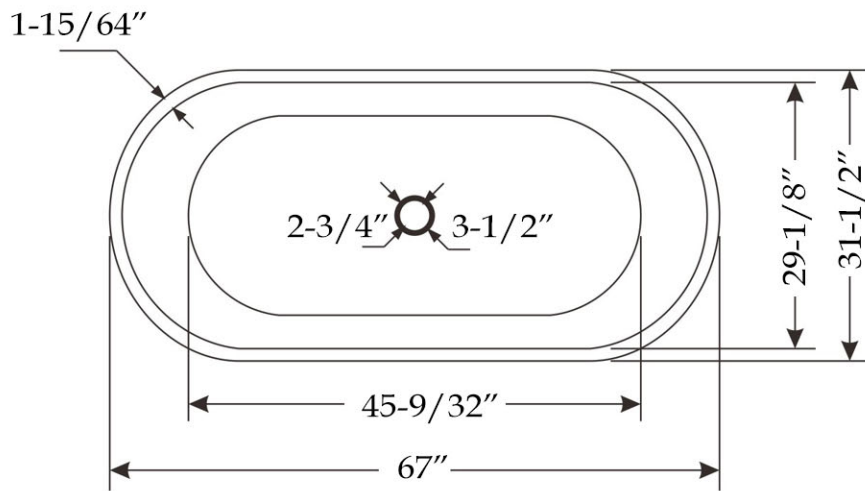

## Acrylic Contemporary Tub

Part No: 22011

Volume: 60 gal      Weight: 97 lbs

Contact Maidstone for additional information and specifications. For complete warranty information and a list of dealers visit [www.MaidstoneSupply.com](http://www.MaidstoneSupply.com). All products and specifications are subject to change without notice. Maidstone is not responsible for typographical and/or dimensional errors. Typographical errors are subject to correction.

Note: Rough-in dimensions may vary +/- 1/2" and are subject to change. No responsibility is assumed by Maidstone.