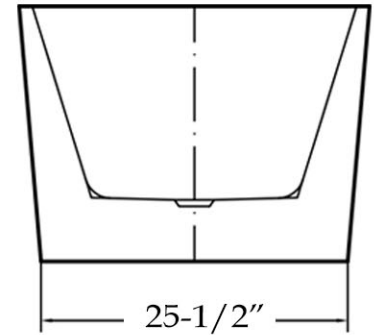

MAIDSTONE

www.MaidstoneSupply.com

Double End Freestanding Tub

Part No: 220AM63

Volume: 58 gal Weight: 88 lbs

Contact Maidstone for additional information and specifications. For complete warranty information and a list of dealers visit www.MaidstoneSupply.com. All products and specifications are subject to change without notice. Maidstone is not responsible for typographical and/or dimensional errors. Typographical errors are subject to correction.

Note: Rough-in dimensions may vary +/- 1/2" and are subject to change. No responsibility is assumed by Maidstone.