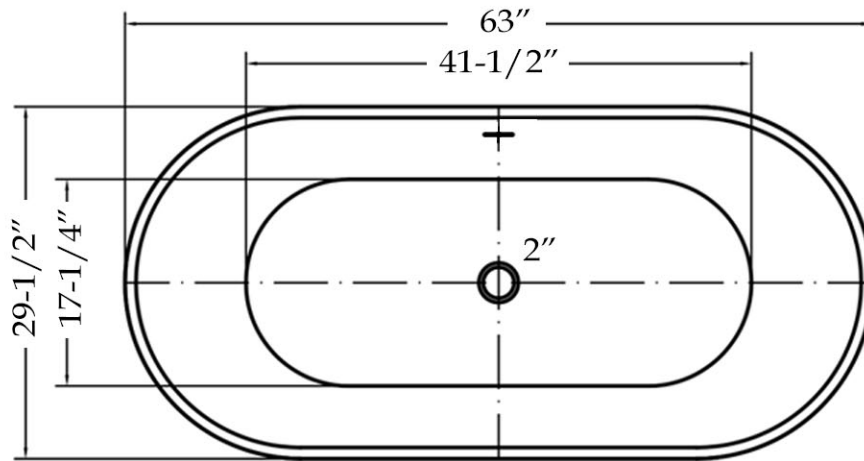

MAIDSTONE

www.MaidstoneSupply.com

Double End Freestanding Tub

Part No: 220AM63

Volume: 58 gal Weight: 88 lbs

Contact Maidstone for additional information and specifications. For complete warranty information and a list of dealers visit www.MaidstoneSupply.com. All products and specifications are subject to change without notice. Maidstone is not responsible for typographical and/or dimensional errors. Typographical errors are subject to correction.

Note: Rough-in dimensions may vary +/- 1/2" and are subject to change. No responsibility is assumed by Maidstone.