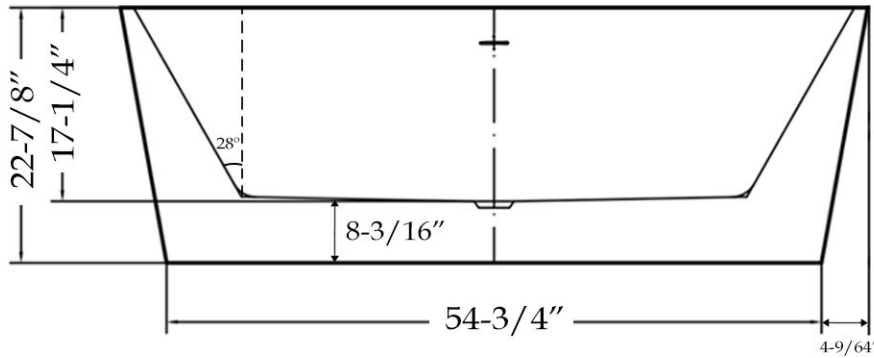

MAIDSTONE

www.MaidstoneSupply.com

Double End Freestanding Tub

Part No: 220AM63

Volume: 58 gal Weight: 88 lbs

Contact Maidstone for additional information and specifications. For complete warranty information and a list of dealers visit www.MaidstoneSupply.com. All products and specifications are subject to change without notice. Maidstone is not responsible for typographical and/or dimensional errors. Typographical errors are subject to correction.

Note: Rough-in dimensions may vary +/- 1/2" and are subject to change. No responsibility is assumed by Maidstone.