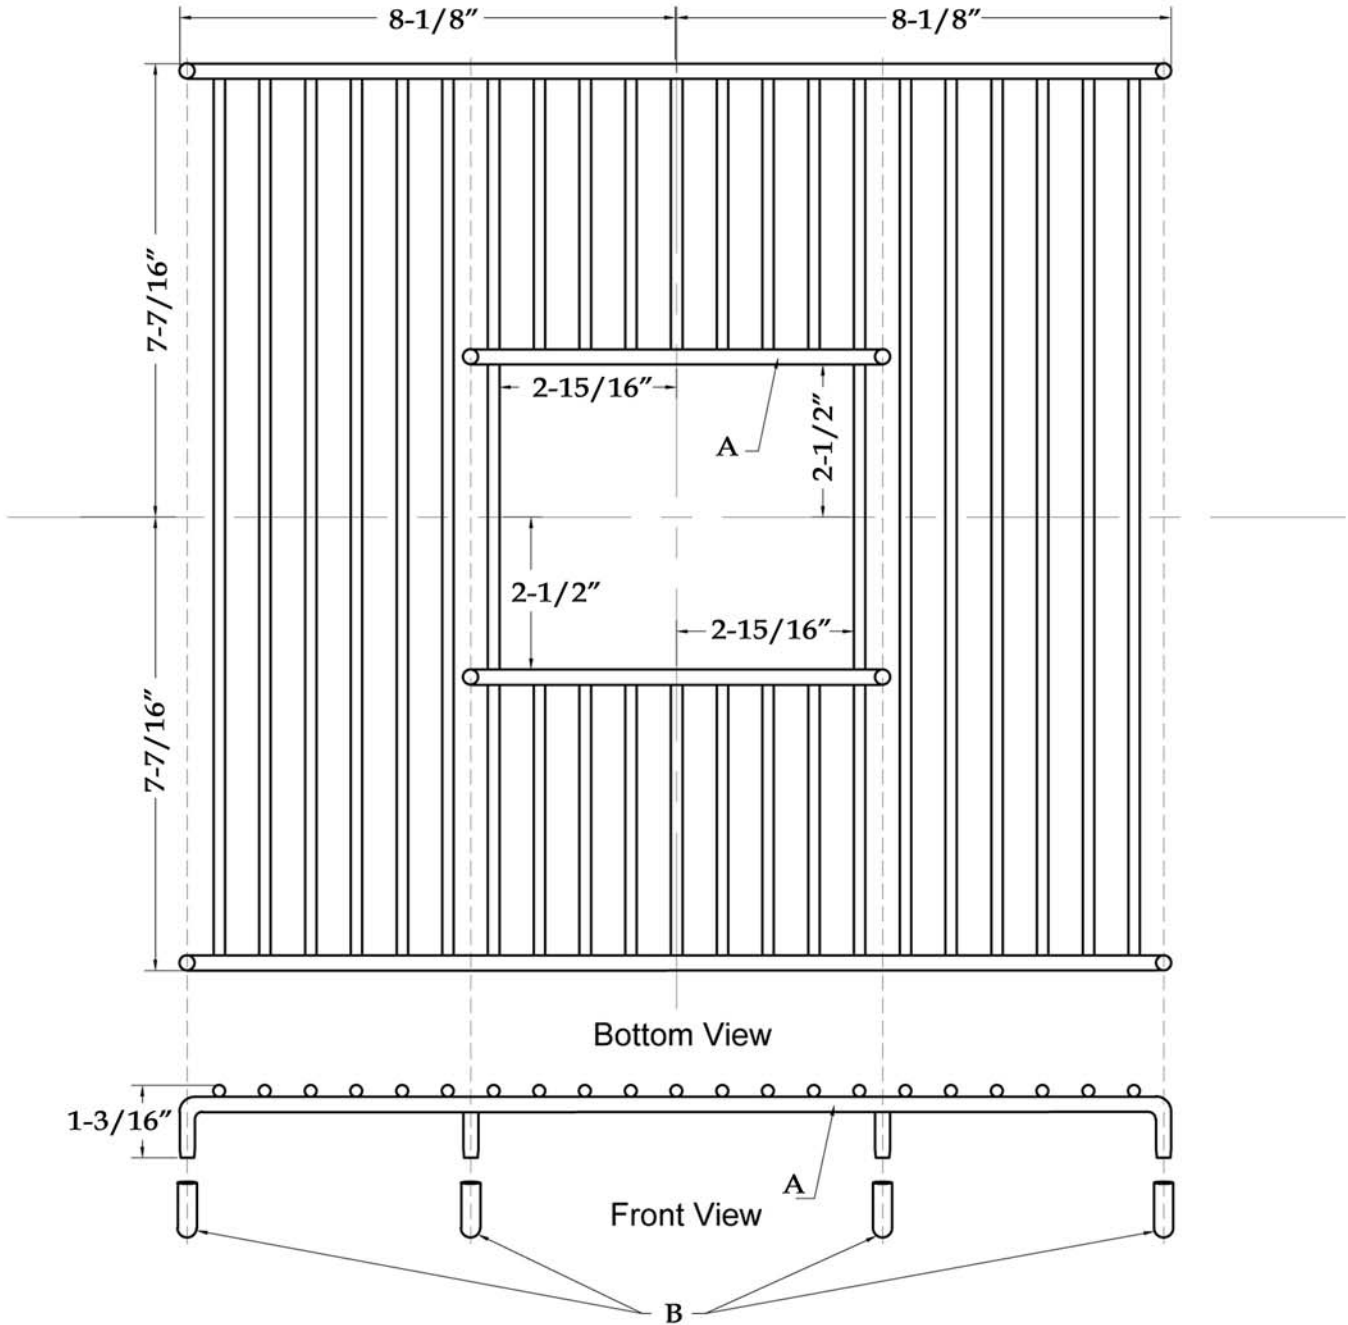

# MAIDSTONE

www.MaidstoneSupply.com

Sink Grid

Part No:253-SG3918

ITEM	PART NO.	DESCRIPTION	QTY
A	253-SG3918	3918GRID	1
B	253-SG3918	PROTECTIVE CAP	8

Contact Maidstone for additional information and specifications. For complete warranty information and a list of dealers visit [www.MaidstoneSupply.com](http://www.MaidstoneSupply.com). All products and specifications are subject to change without notice. Maidstone is not responsible for typographical and/or dimensional errors. Typographical errors are subject to correction.

Note: Rough-in dimensions may vary +/- 1/2" and are subject to change. No responsibility is assumed by Maidstone.