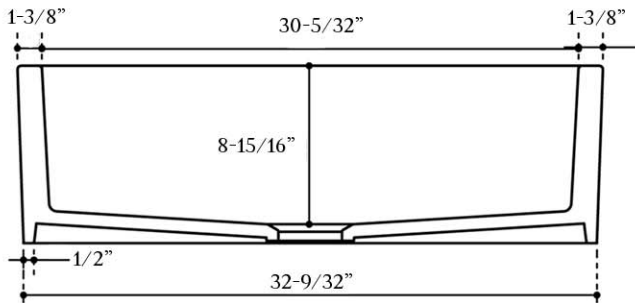

## Fireclay Kitchen Sink

Part No: 239-SB11

Front View Section B-B

Side View Section A-A

Contact Maidstone for additional information and specifications. For complete warranty information and a list of dealers visit [www.MaidstoneSupply.com](http://www.MaidstoneSupply.com). All products and specifications are subject to change without notice. Maidstone is not responsible for typographical and/or dimensional errors. Typographical errors are subject to correction.

Note: Rough-in dimensions may vary +/- 1/2" and are subject to change. No responsibility is assumed by Maidstone.