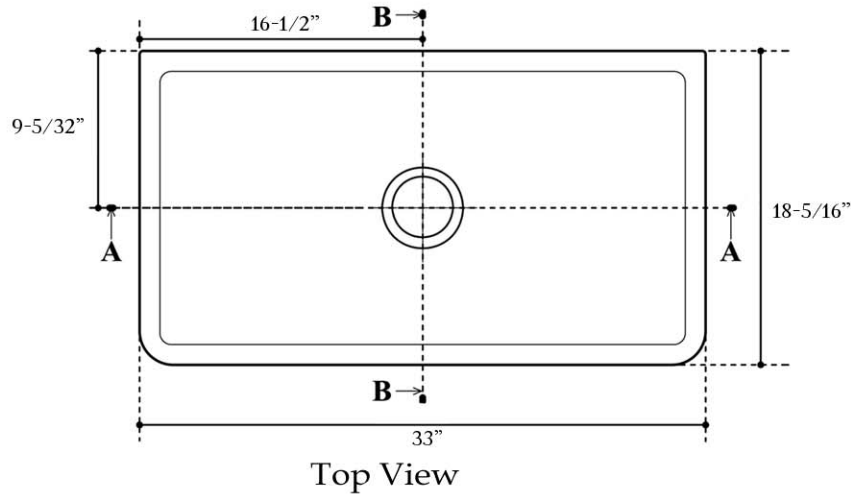

## Fireclay Kitchen Sink

Part No: 239-SB11

Front View Section B-B

Side View Section A-A

Contact Maidstone for additional information and specifications. For complete warranty information and a list of dealers visit [www.MaidstoneSupply.com](http://www.MaidstoneSupply.com). All products and specifications are subject to change without notice. Maidstone is not responsible for typographical and/or dimensional errors. Typographical errors are subject to correction.

Note: Rough-in dimensions may vary +/- 1/2" and are subject to change. No responsibility is assumed by Maidstone.