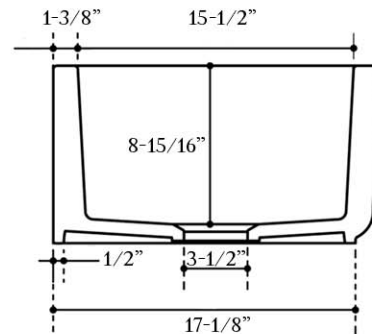

## Fireclay Kitchen Sink

Part No: 239-SB11

Front View Section B-B

Side View Section A-A

Contact Maidstone for additional information and specifications. For complete warranty information and a list of dealers visit [www.MaidstoneSupply.com](http://www.MaidstoneSupply.com). All products and specifications are subject to change without notice. Maidstone is not responsible for typographical and/or dimensional errors. Typographical errors are subject to correction.

Note: Rough-in dimensions may vary +/- 1/2" and are subject to change. No responsibility is assumed by Maidstone.