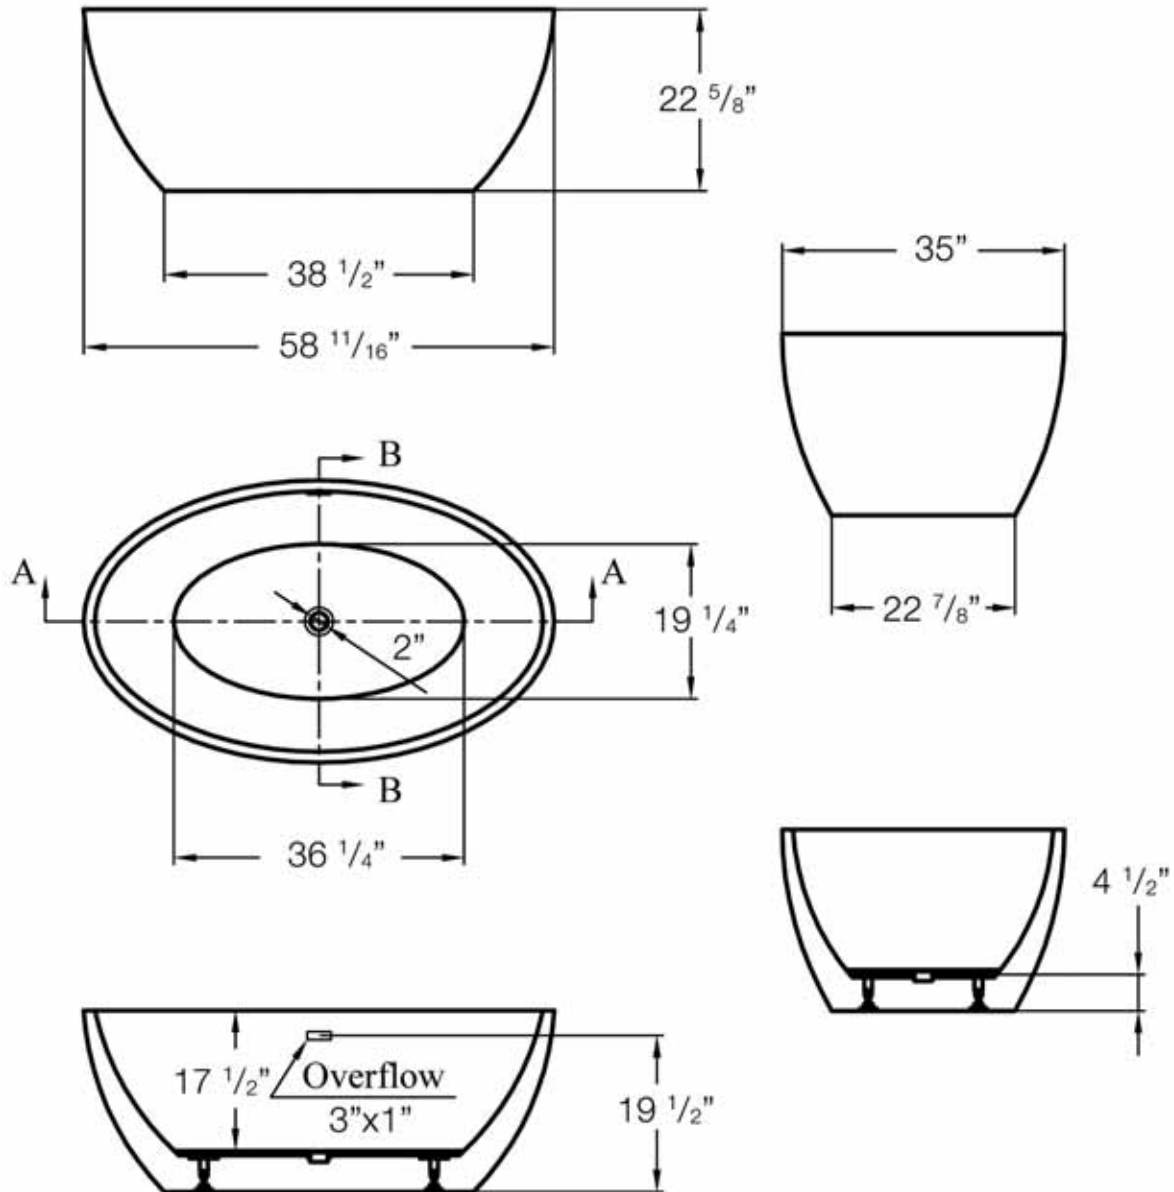

MAIDSTONE

www.MaidstoneSupply.com

Contemporary Freestanding Tub

Part No: 220VV59

Contact Maidstone for additional information and specifications. For complete warranty information and a list of dealers visit www.MaidstoneSupply.com. All products and specifications are subject to change without notice. Maidstone is not responsible for typographical and/or dimensional errors. Typographical errors are subject to correction.

Note: Rough-in dimensions may vary +/- 1/2" and are subject to change. No responsibility is assumed by Maidstone.