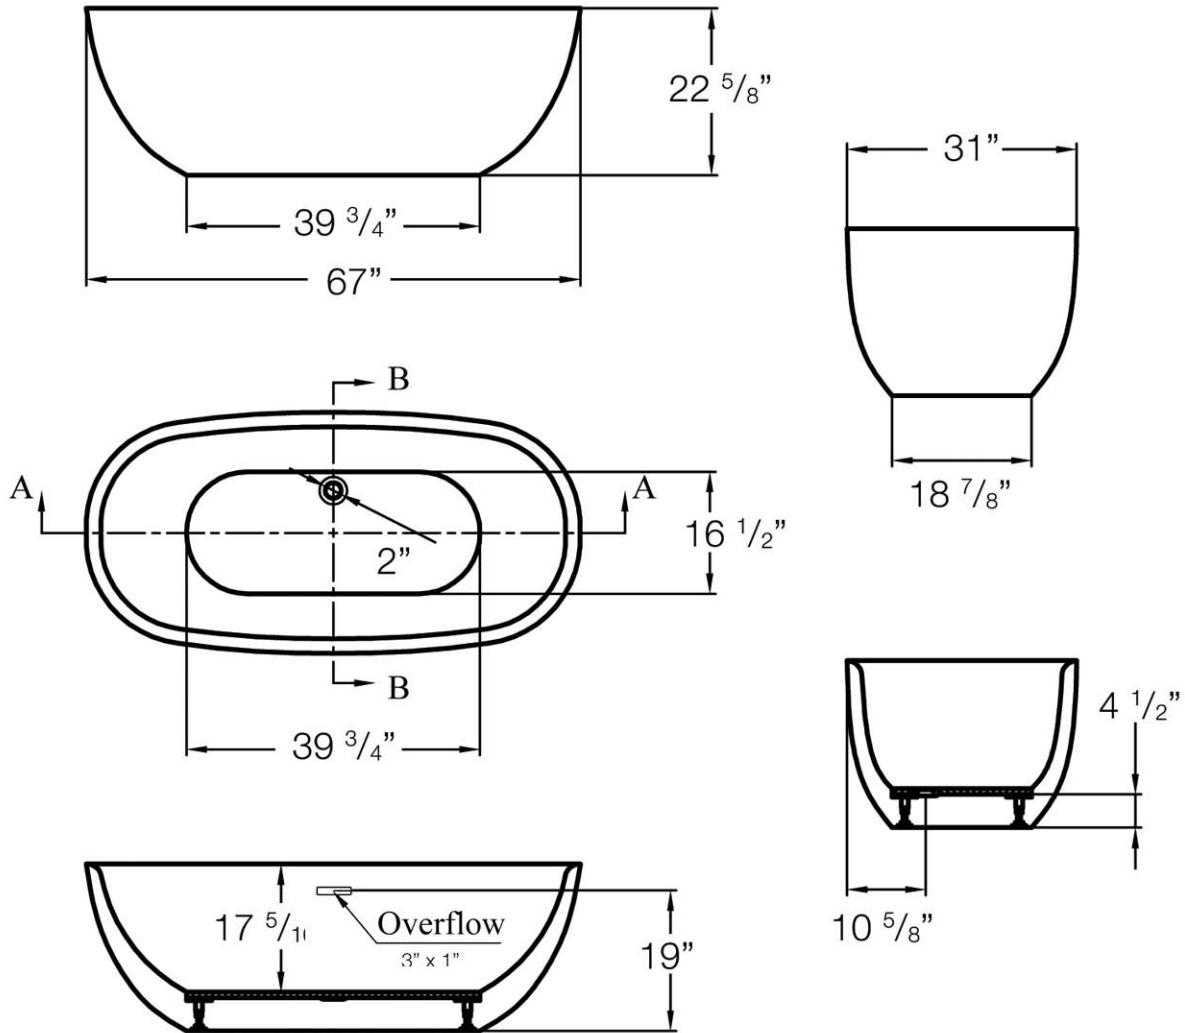

MAIDSTONE

www.MaidstoneSupply.com

Contemporary Freestanding Bathtub

Part No: 220SP

Contact Maidstone for additional information and specifications. For complete warranty information and a list of dealers visit www.MaidstoneSupply.com. All products and specifications are subject to change without notice. Maidstone is not responsible for typographical and/or dimensional errors. Typographical errors are subject to correction.

Note: Rough-in dimensions may vary +/- 1/2" and are subject to change. No responsibility is assumed by Maidstone.