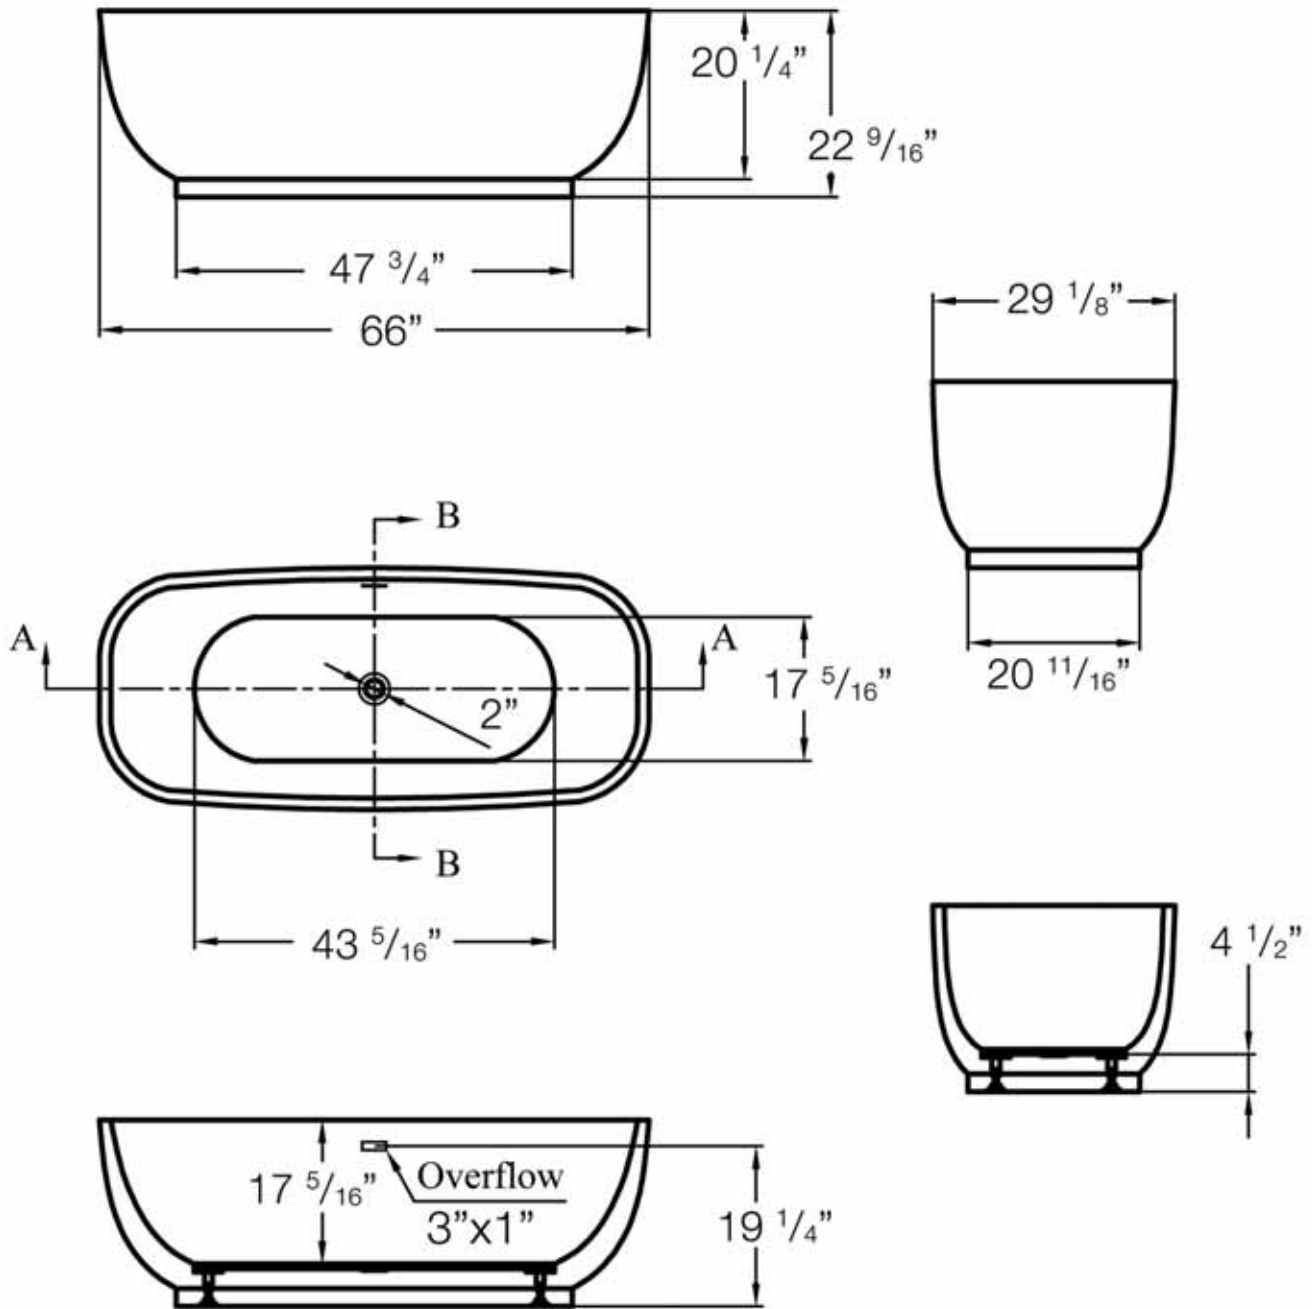

MAIDSTONE

www.MaidstoneSupply.com

Double End Freestanding Tub

Part No: 220LA66

Contact Maidstone for additional information and specifications. For complete warranty information and a list of dealers visit [www.MaidstoneSupply.com](http://www.MaidstoneSupply.com). All products and specifications are subject to change without notice. Maidstone is not responsible for typographical and/or dimensional errors. Typographical errors are subject to correction.

Note: Rough-in dimensions may vary +/- 1/2" and are subject to change. No responsibility is assumed by Maidstone.