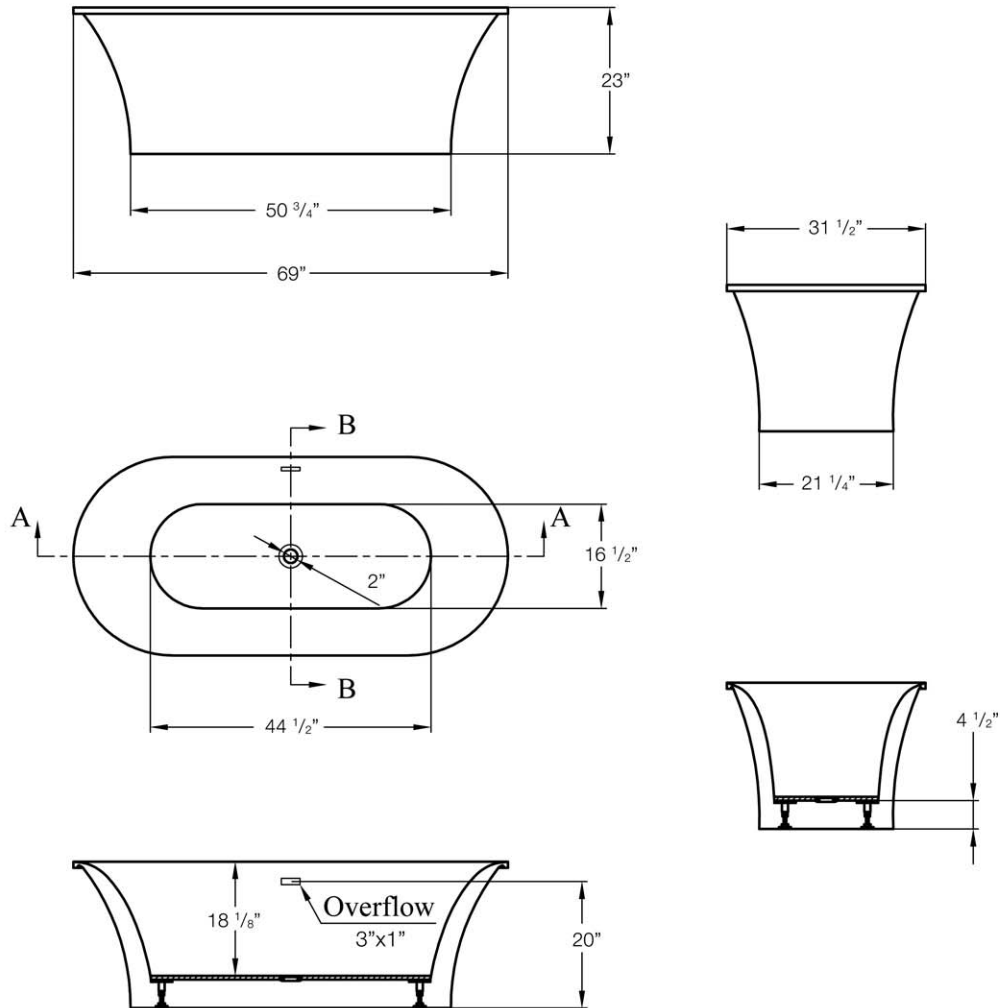

MAIDSTONE

[www.MaidstoneSupply.com](http://www.MaidstoneSupply.com)

Contemporary Freestanding Bathtub

Part No: 220HM

Contact Maidstone for additional information and specifications. For complete warranty information and a list of dealers visit [www.MaidstoneSupply.com](http://www.MaidstoneSupply.com). All products and specifications are subject to change without notice. Maidstone is not responsible for typographical and/or dimensional errors. Typographical errors are subject to correction.

Note: Rough-in dimensions may vary +/- 1/2" and are subject to change. No responsibility is assumed by Maidstone.