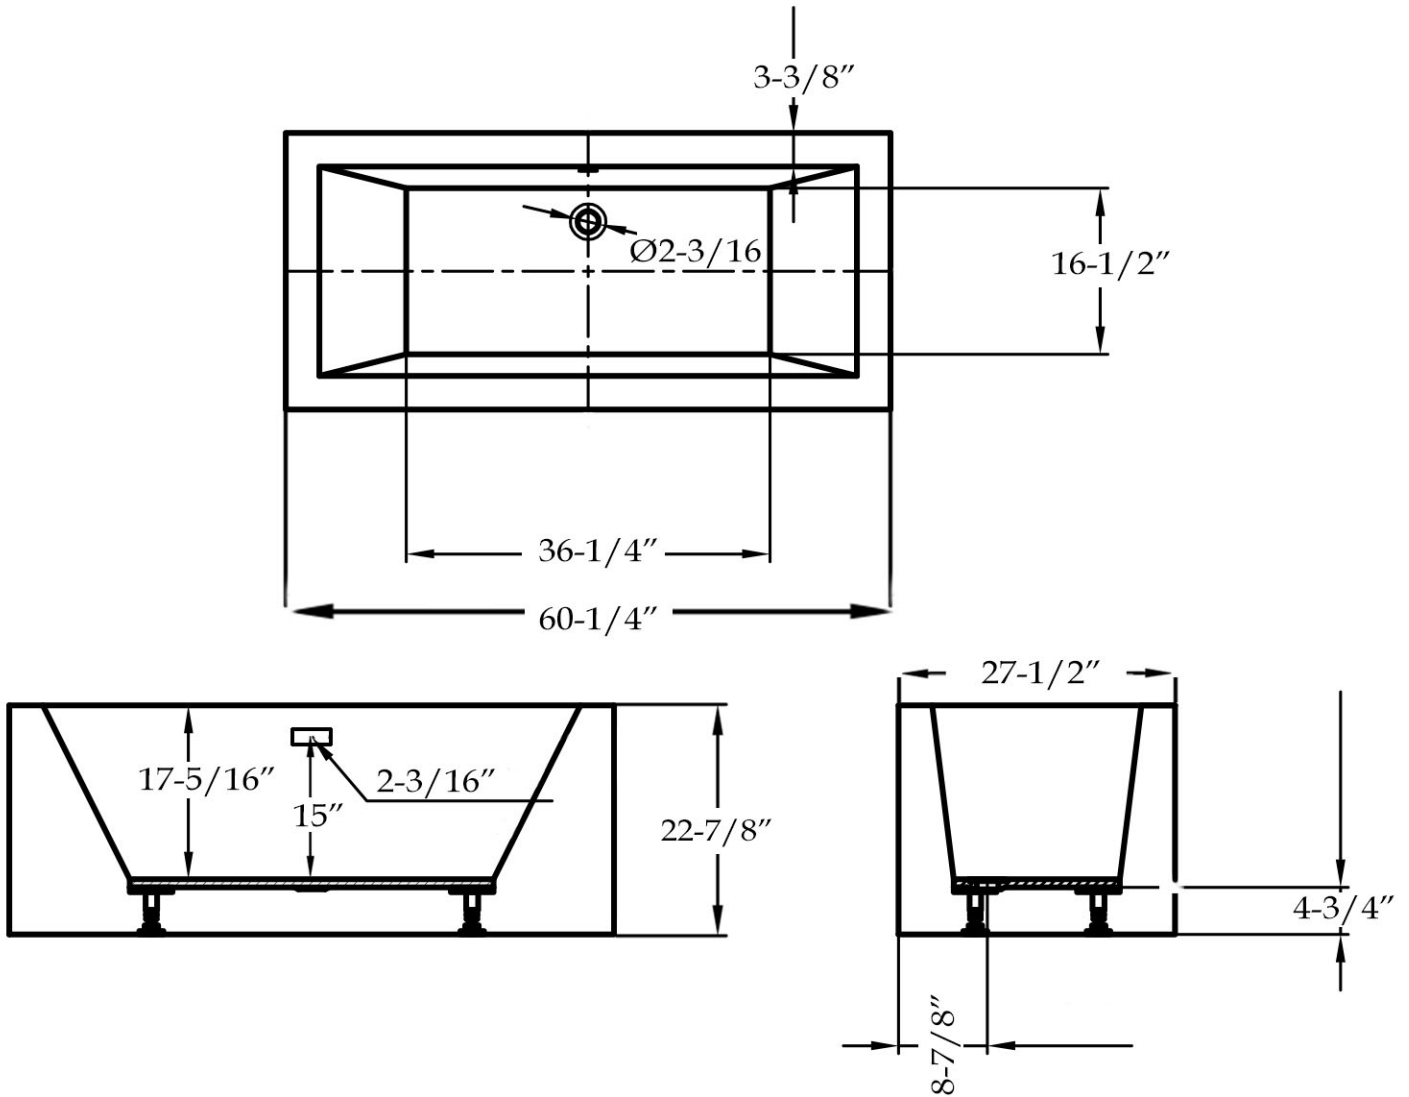

# MAIDSTONE

www.MaidstoneSupply.com

Acrylic Contemporary Tub

Part No: 220GN

Volume: 48 gal

Weight: 80 lbs

Contact Maidstone for additional information and specifications. For complete warranty information and a list of dealers visit [www.MaidstoneSupply.com](http://www.MaidstoneSupply.com). All products and specifications are subject to change without notice. Maidstone is not responsible for typographical and/or dimensional errors. Typographical errors are subject to correction.

Note: Rough-in dimensions may vary  $\pm 1/2"$  and are subject to change. No responsibility is assumed by Maidstone.