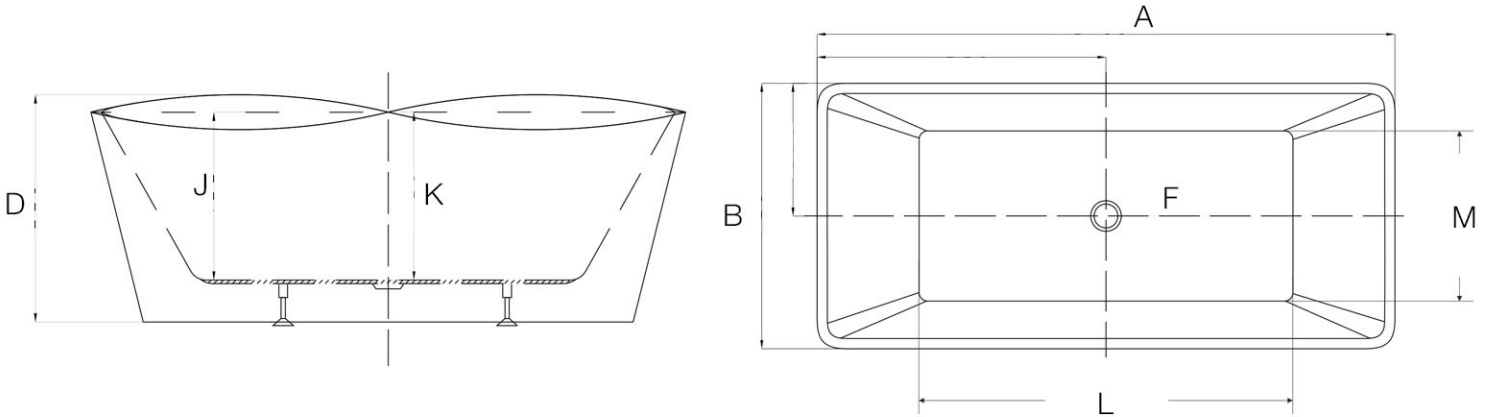

MAIDSTONE

www.MaidstoneSupply.com

Double End Freestanding Tub Part No: 220D58

TECHNICAL INFORMATION

DIMENSIONS (INCHES)

	A	B	C	D	E	F	G	H	I	J	K	L	M
59	59	30 ⁷ / ₁₀	-	25 ¹ / ₂	-	2	-	-	-	18 ³ / ₁₀	19	37 ² / ₅	19 ² / ₃
67	67	30 ⁷ / ₁₀	-	25 ¹ / ₂	-	2	-	-	-	18 ³ / ₁₀	19	41 ¹ / ₃	19 ² / ₃

	59	67
EMPTY (LB)	101	121
FILLED (LB)	585	671
CAPACITY (GAL)	58	66
WATER DEPTH (IN)	16	16

Approximate Measurements

Contact Maidstone for additional information and specifications. For complete warranty information and a list of dealers visit www.MaidstoneSupply.com. All products and specifications are subject to change without notice. Maidstone is not responsible for typographical and/or dimensional errors. Typographical errors are subject to correction.

Note: Rough-in dimensions may vary +/- 1/2" and are subject to change. No responsibility is assumed by Maidstone.