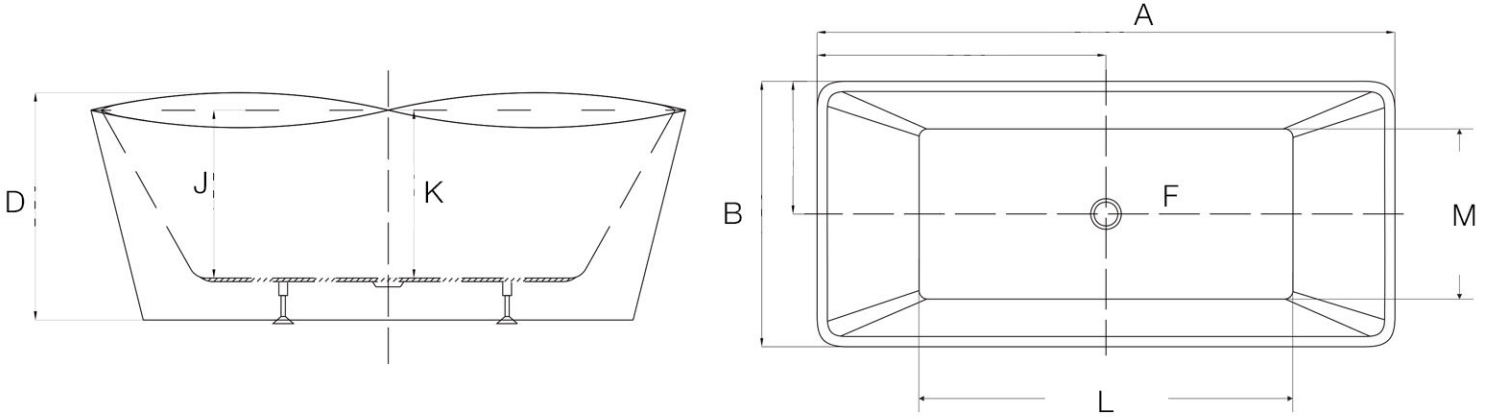

MAIDSTONE

www.MaidstoneSupply.com

Double End Freestanding Tub Part No: 220D57

TECHNICAL INFORMATION

DIMENSIONS (INCHES)

	A	B	C	D	E	F	G	H	I	J	K	L	M
59	59	30 ⁷ / ₁₀	-	25 ¹ / ₂	-	2	-	-	-	18 ³ / ₁₀	19	37 ² / ₅	19 ² / ₃
67	67	30 ⁷ / ₁₀	-	25 ¹ / ₂	-	2	-	-	-	18 ³ / ₁₀	19	41 ¹ / ₃	19 ² / ₃

	59	67
EMPTY (LB)	101	121
FILLED (LB)	585	671
CAPACITY (GAL)	58	66
WATER DEPTH (IN)	16	16

Approximate Measurements

Contact Maidstone for additional information and specifications. For complete warranty information and a list of dealers visit www.MaidstoneSupply.com. All products and specifications are subject to change without notice. Maidstone is not responsible for typographical and/or dimensional errors. Typographical errors are subject to correction.

Note: Rough-in dimensions may vary +/- 1/2" and are subject to change. No responsibility is assumed by Maidstone.