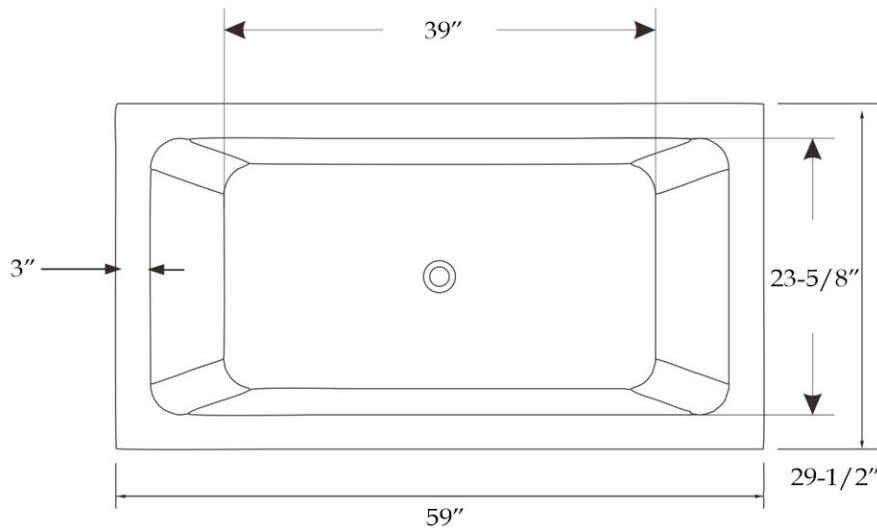

MAIDSTONE

www.MaidstoneSupply.com

Acrylic Contemporary Tub

Part No: 22024

Contact Maidstone for additional information and specifications. For complete warranty information and a list of dealers visit www.MaidstoneSupply.com. All products and specifications are subject to change without notice. Maidstone is not responsible for typographical and/or dimensional errors. Typographical errors are subject to correction.

Note: Rough-in dimensions may vary +/- 1/2" and are subject to change. No responsibility is assumed by Maidstone.