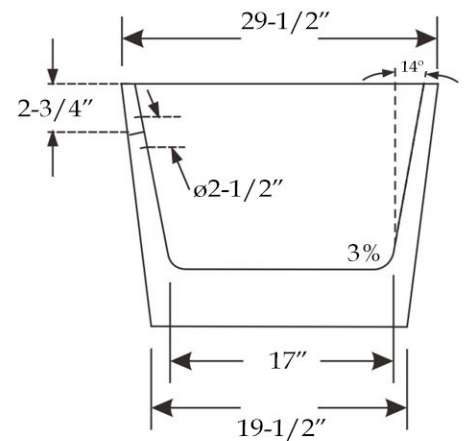

MAIDSTONE

www.MaidstoneSupply.com

Acrylic Contemporary Tub

Part No: 22024

Contact Maidstone for additional information and specifications. For complete warranty information and a list of dealers visit www.MaidstoneSupply.com. All products and specifications are subject to change without notice. Maidstone is not responsible for typographical and/or dimensional errors. Typographical errors are subject to correction.

Note: Rough-in dimensions may vary +/- 1/2" and are subject to change. No responsibility is assumed by Maidstone.