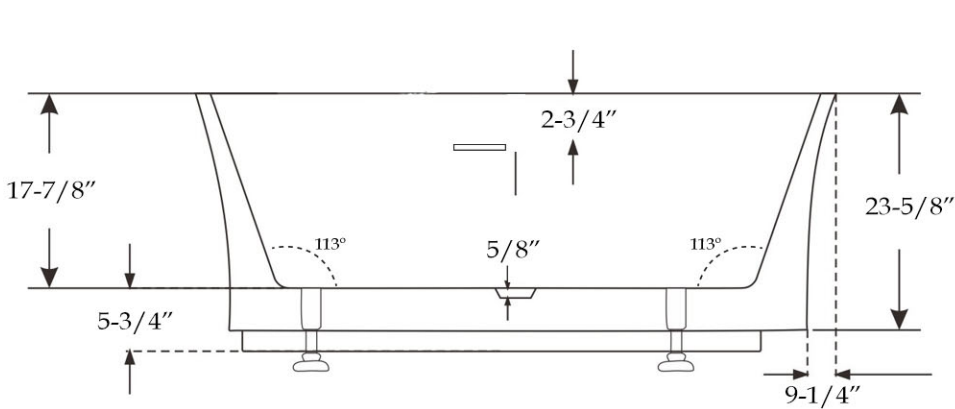

MAIDSTONE

www.MaidstoneSupply.com

Acrylic Contemporary Tub

Part No: 22024

Contact Maidstone for additional information and specifications. For complete warranty information and a list of dealers visit www.MaidstoneSupply.com. All products and specifications are subject to change without notice. Maidstone is not responsible for typographical and/or dimensional errors. Typographical errors are subject to correction.

Note: Rough-in dimensions may vary +/- 1/2" and are subject to change. No responsibility is assumed by Maidstone.