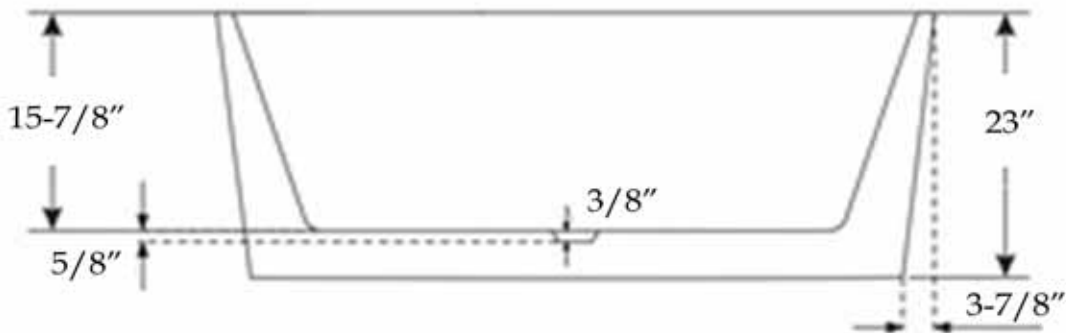

MAIDSTONE

www.MaidstoneSupply.com

Double End Freestanding Tub

Part No: 22020

Empty Weight (LBS): 81

Contact Maidstone for additional information and specifications. For complete warranty information and a list of dealers visit www.MaidstoneSupply.com. All products and specifications are subject to change without notice. Maidstone is not responsible for typographical and/or dimensional errors. Typographical errors are subject to correction.

Note: Rough-in dimensions may vary +/- 1/2" and are subject to change. No responsibility is assumed by Maidstone.