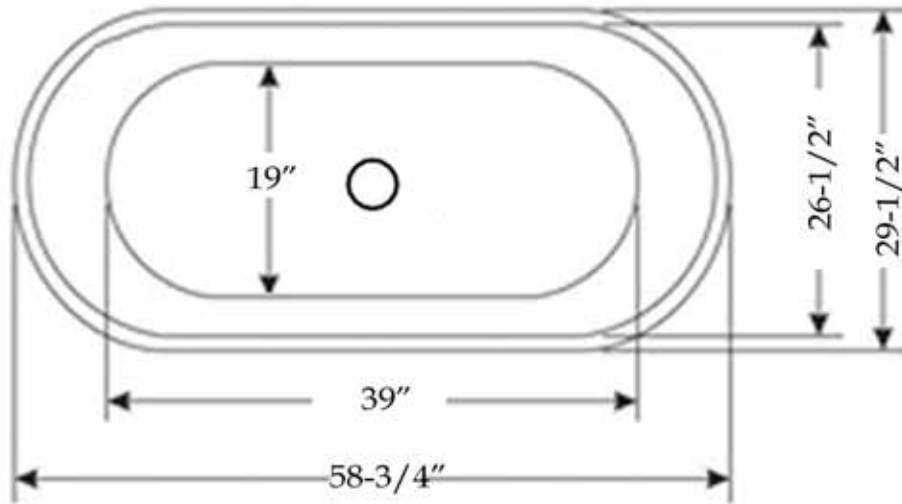

MAIDSTONE

www.MaidstoneSupply.com

Double End Freestanding Tub

Part No: 22020

Empty Weight (LBS): 81

Contact Maidstone for additional information and specifications. For complete warranty information and a list of dealers visit www.MaidstoneSupply.com. All products and specifications are subject to change without notice. Maidstone is not responsible for typographical and/or dimensional errors. Typographical errors are subject to correction.

Note: Rough-in dimensions may vary +/- 1/2" and are subject to change. No responsibility is assumed by Maidstone.