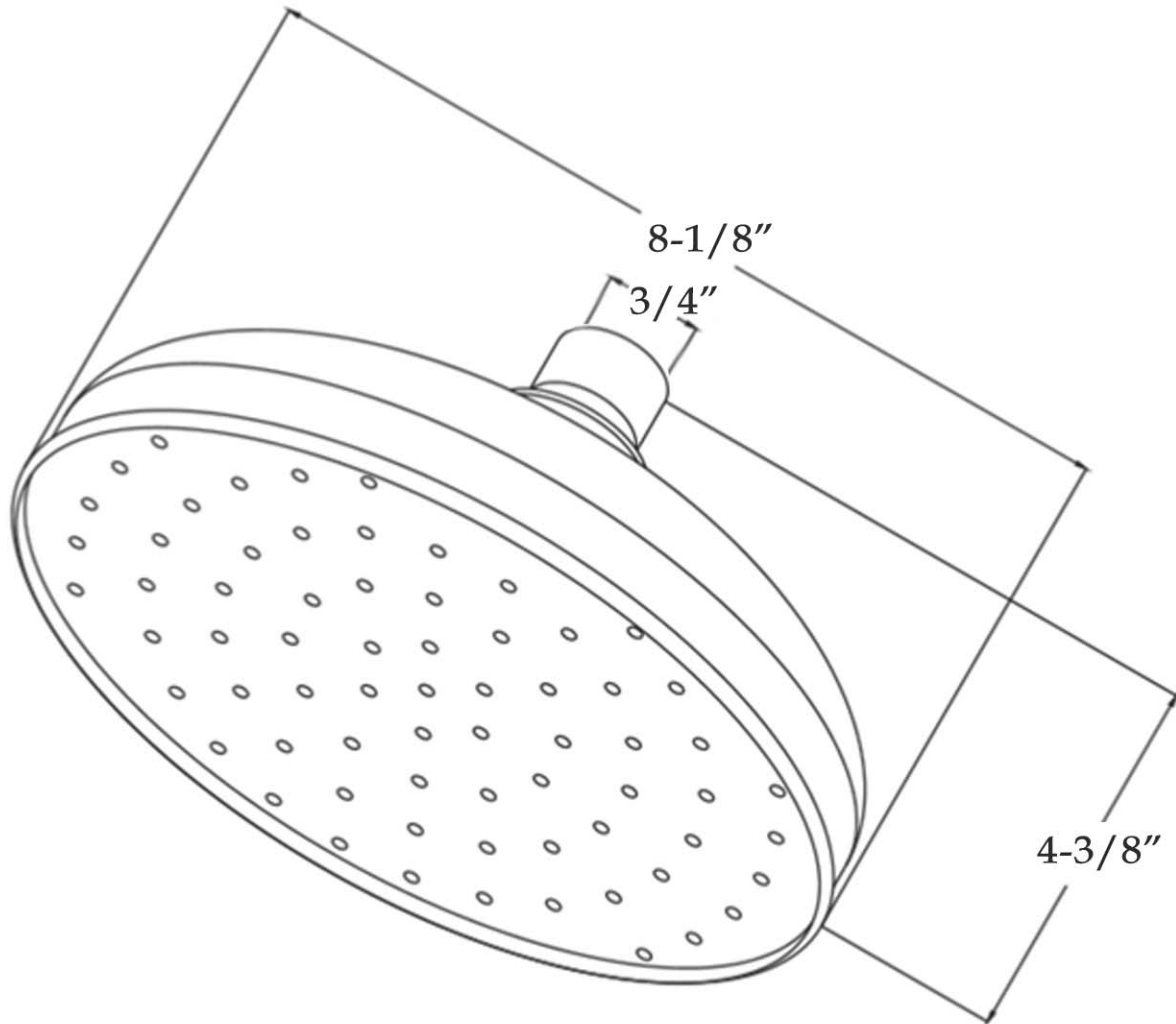

MAIDSTONE

www.MaidstoneSupply.com

Rainshower Showerhead

Part No: 171-1RS

Contact Maidstone for additional information and specifications. For complete warranty information and a list of dealers visit www.MaidstoneSupply.com. All products and specifications are subject to change without notice. Maidstone is not responsible for typographical and/or dimensional errors. Typographical errors are subject to correction.

Note: Rough-in dimensions may vary +/- 1/2" and are subject to change. No responsibility is assumed by Maidstone.