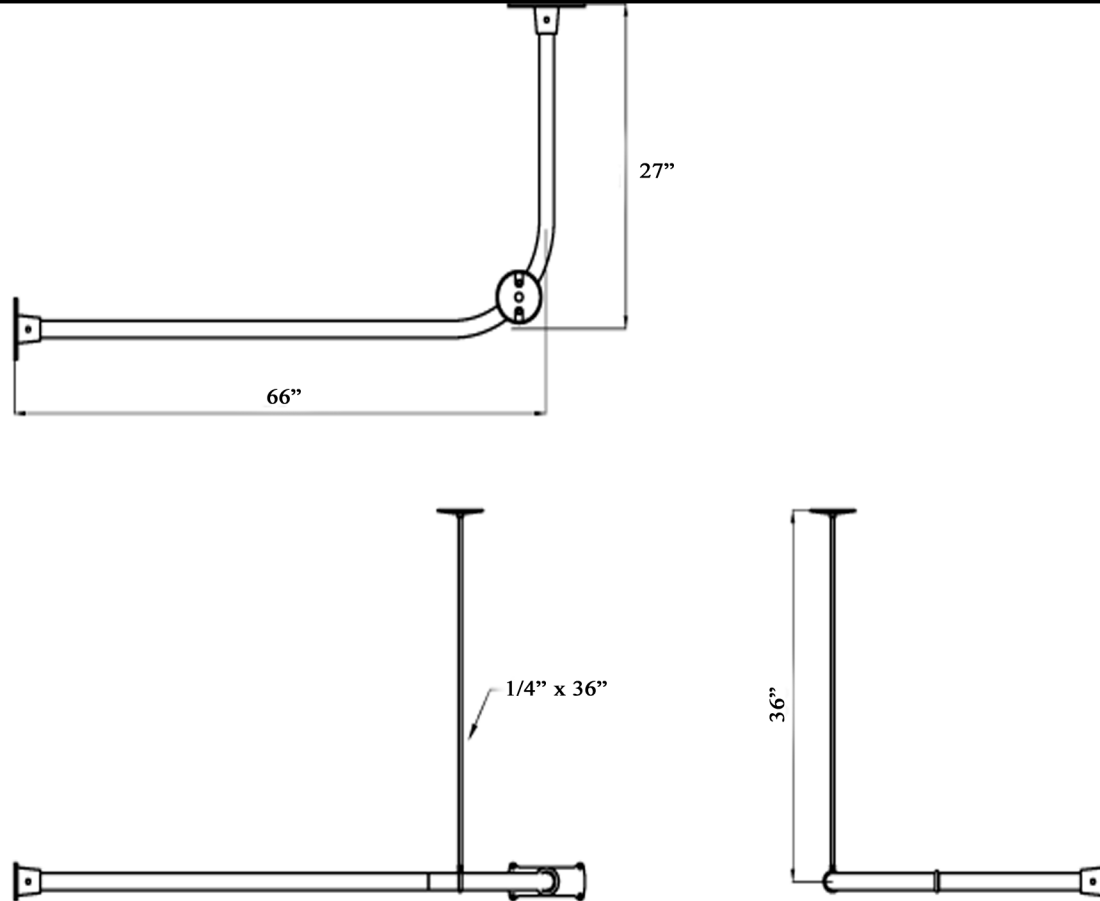

MAIDSTONE

www.MaidstoneSupply.com

Enclosure Ring/Rod

Part No:143-LR1

Approximate Measurements

Contact Maidstone for additional information and specifications. For complete warranty information and a list of dealers visit www.MaidstoneSupply.com. All products and specifications are subject to change without notice. Maidstone is not responsible for typographical and/or dimensional errors. Typographical errors are subject to correction.

Note: Rough-in dimensions may vary +/- 1/2" and are subject to change. No responsibility is assumed by Maidstone.