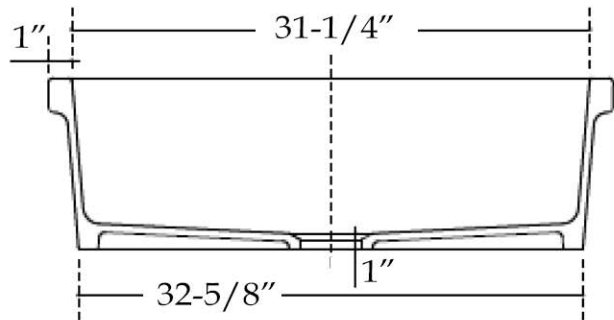

MAIDSTONE

www.MaidstoneSupply.com

Single Bowl Kitchen Sink

Part No: 139-SB20

TOP VIEW

FLUTED FRONT VIEW

FLAT FRONT VIEW

EXTERIOR SIDE VIEW

Note: Rough-in dimensions may vary +/- 1/2" and are subject to change. No responsibility is assumed by Maidstone.