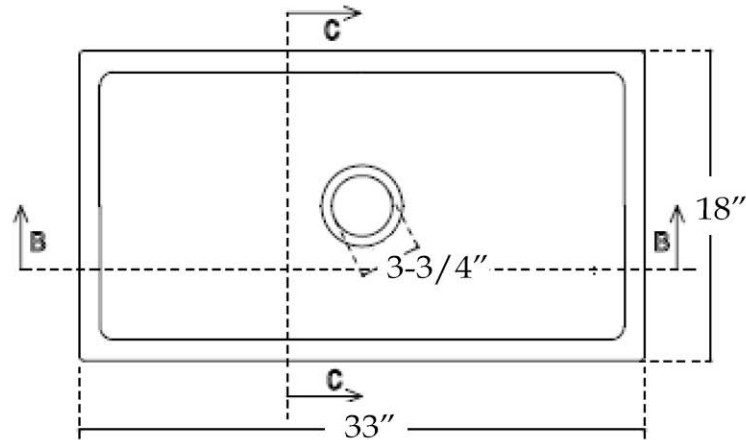

MAIDSTONE

www.MaidstoneSupply.com

Single Bowl Kitchen Sink

Part No: 139-SB20

TOP VIEW

FLUTED FRONT VIEW

FLAT FRONT VIEW

EXTERIOR SIDE VIEW

Note: Rough-in dimensions may vary +/- 1/2" and are subject to change. No responsibility is assumed by Maidstone.