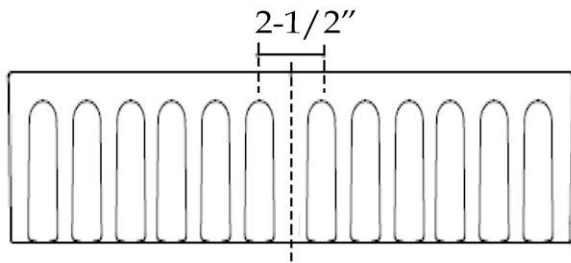

MAIDSTONE

www.MaidstoneSupply.com

Single Bowl Kitchen Sink

Part No: 139-SB20

TOP VIEW

FLUTED FRONT VIEW

FLAT FRONT VIEW

EXTERIOR SIDE VIEW

Note: Rough-in dimensions may vary +/- 1/2" and are subject to change. No responsibility is assumed by Maidstone.