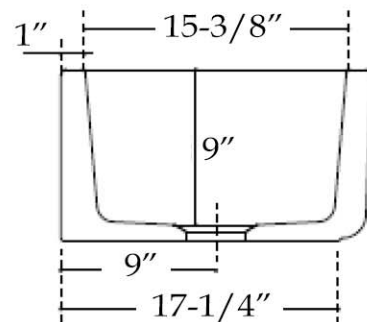

MAIDSTONE

www.MaidstoneSupply.com

Single Bowl Kitchen Sink

Part No: 139-SB20

TOP VIEW

FLUTED FRONT VIEW

FLAT FRONT VIEW

EXTERIOR SIDE VIEW

Note: Rough-in dimensions may vary +/- 1/2" and are subject to change. No responsibility is assumed by Maidstone.