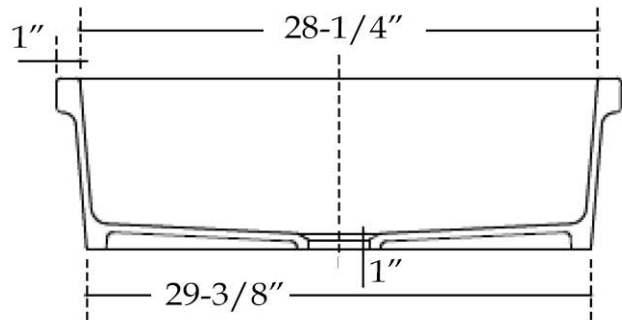

MAIDSTONE

www.MaidstoneSupply.com

Single Bowl Kitchen Sink

Part No: 139-SB19

TOP VIEW

FLUTED FRONT VIEW

FLAT FRONT VIEW

EXTERIOR SIDE VIEW

Note: Rough-in dimensions may vary +/- 1/2" and are subject to change. No responsibility is assumed by Maidstone.