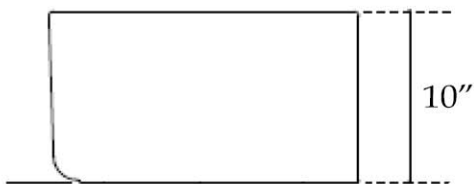

MAIDSTONE

www.MaidstoneSupply.com

Single Bowl Kitchen Sink

Part No: 139-SB19

TOP VIEW

FLUTED FRONT VIEW

FLAT FRONT VIEW

EXTERIOR SIDE VIEW

Note: Rough-in dimensions may vary +/- 1/2" and are subject to change. No responsibility is assumed by Maidstone.