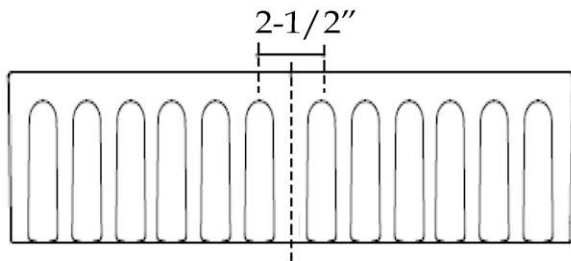

MAIDSTONE

www.MaidstoneSupply.com

Single Bowl Kitchen Sink

Part No: 139-SB19

TOP VIEW

FLUTED FRONT VIEW

FLAT FRONT VIEW

EXTERIOR SIDE VIEW

Note: Rough-in dimensions may vary +/- 1/2" and are subject to change. No responsibility is assumed by Maidstone.