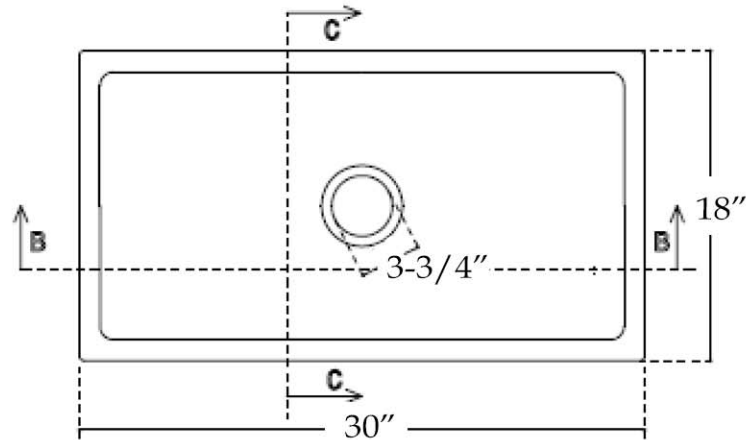

MAIDSTONE

www.MaidstoneSupply.com

Single Bowl Kitchen Sink

Part No: 139-SB19

TOP VIEW

FLUTED FRONT VIEW

FLAT FRONT VIEW

EXTERIOR SIDE VIEW

Note: Rough-in dimensions may vary +/- 1/2" and are subject to change. No responsibility is assumed by Maidstone.