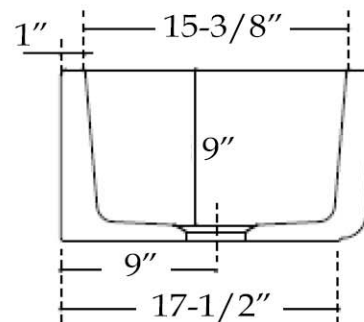

MAIDSTONE

www.MaidstoneSupply.com

Single Bowl Kitchen Sink

Part No: 139-SB19

TOP VIEW

FLUTED FRONT VIEW

FLAT FRONT VIEW

EXTERIOR SIDE VIEW

Note: Rough-in dimensions may vary +/- 1/2" and are subject to change. No responsibility is assumed by Maidstone.