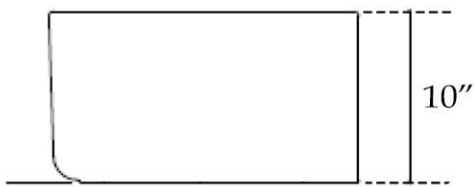

MAIDSTONE

www.MaidstoneSupply.com

Single Bowl Kitchen Sink

Part No: 139-SB18

TOP VIEW

FLUTED FRONT VIEW

FLAT FRONT VIEW

EXTERIOR SIDE VIEW

Note: Rough-in dimensions may vary +/- 1/2" and are subject to change. No responsibility is assumed by Maidstone.