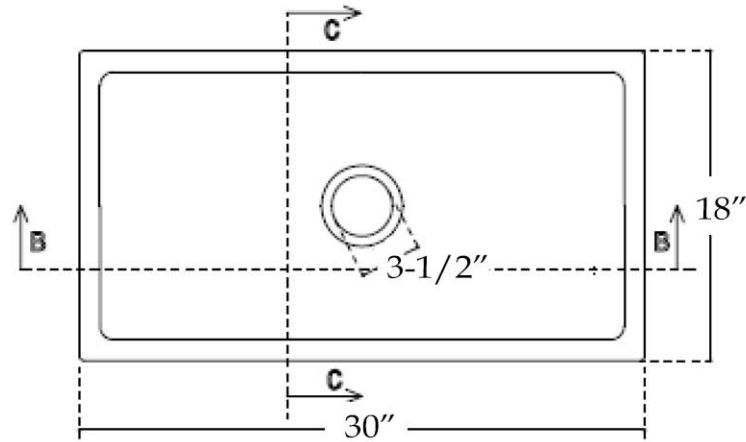

MAIDSTONE

www.MaidstoneSupply.com

Single Bowl Kitchen Sink

Part No: 139-SB18

TOP VIEW

FLUTED FRONT VIEW

FLAT FRONT VIEW

EXTERIOR SIDE VIEW

Note: Rough-in dimensions may vary +/- 1/2" and are subject to change. No responsibility is assumed by Maidstone.