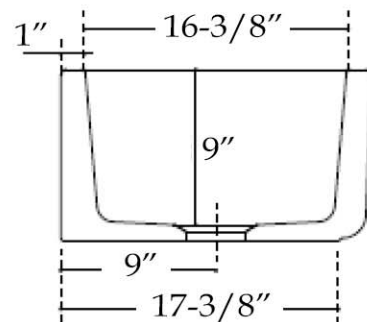

MAIDSTONE

www.MaidstoneSupply.com

Single Bowl Kitchen Sink

Part No: 139-SB18

TOP VIEW

FLUTED FRONT VIEW

FLAT FRONT VIEW

EXTERIOR SIDE VIEW

Note: Rough-in dimensions may vary +/- 1/2" and are subject to change. No responsibility is assumed by Maidstone.