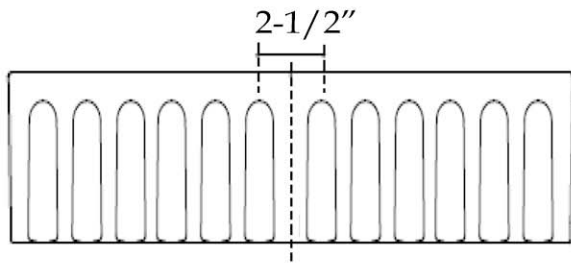

MAIDSTONE

www.MaidstoneSupply.com

Single Bowl Kitchen Sink

Part No: 139-SB18

TOP VIEW

FLUTED FRONT VIEW

FLAT FRONT VIEW

EXTERIOR SIDE VIEW

Note: Rough-in dimensions may vary +/- 1/2" and are subject to change. No responsibility is assumed by Maidstone.