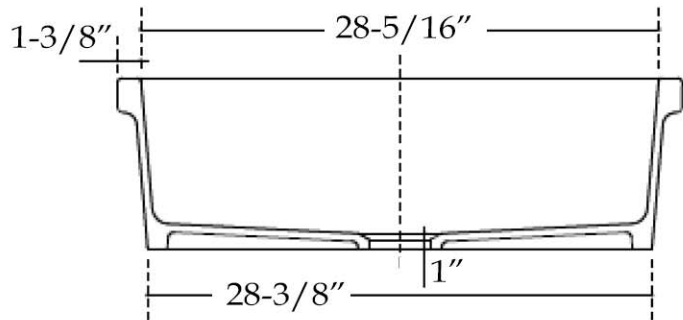

MAIDSTONE

www.MaidstoneSupply.com

Single Bowl Kitchen Sink

Part No: 139-SB18

TOP VIEW

FLUTED FRONT VIEW

FLAT FRONT VIEW

EXTERIOR SIDE VIEW

Note: Rough-in dimensions may vary +/- 1/2" and are subject to change. No responsibility is assumed by Maidstone.