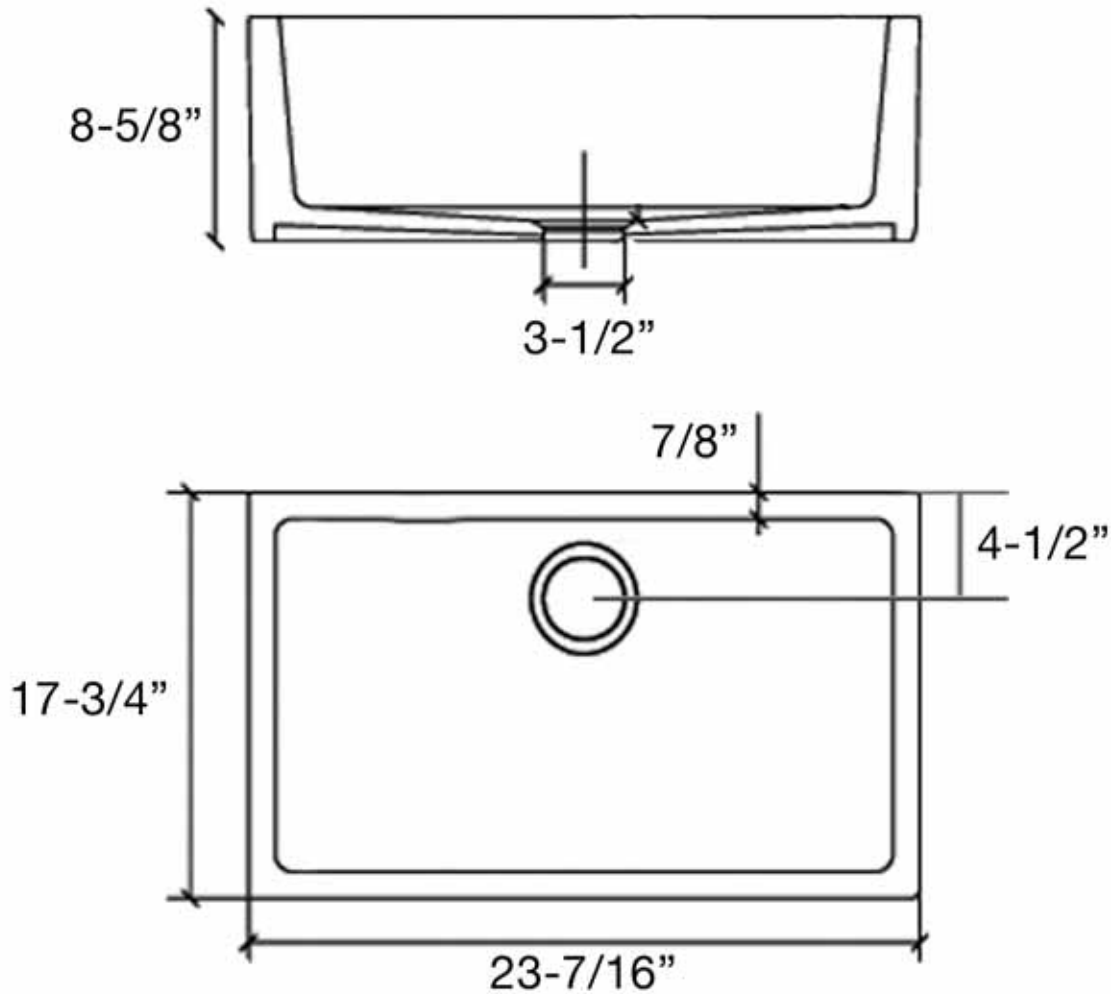

MAIDSTONE

www.MaidstoneSupply.com

24 x 18 Inch Fireclay Apron Farmhouse Sink

Part No: 139-SB16-2

Contact Maidstone for additional information and specifications. For complete warranty information and a list of dealers visit www.MaidstoneSupply.com. All products and specifications are subject to change without notice. Maidstone is not responsible for typographical and/or dimensional errors. Typographical errors are subject to correction.

Note: Rough-in dimensions may vary +/- 1/2" and are subject to change. No responsibility is assumed by Maidstone.