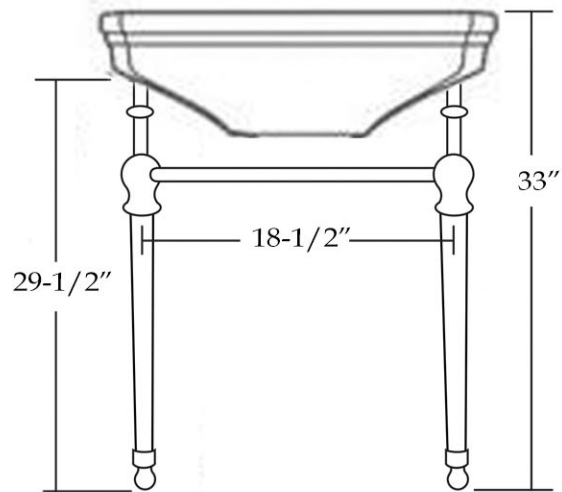

MAIDSTONE

www.MaidstoneSupply.com

Bathroom Console Sink

Part No: 138-CNS85

TOP VIEW

BACK VIEW

FRONT VIEW

NOTE: Console bar cut to size

Note: Rough-in dimensions may vary +/- 1/2" and are subject to change. No responsibility is assumed by Maidstone.