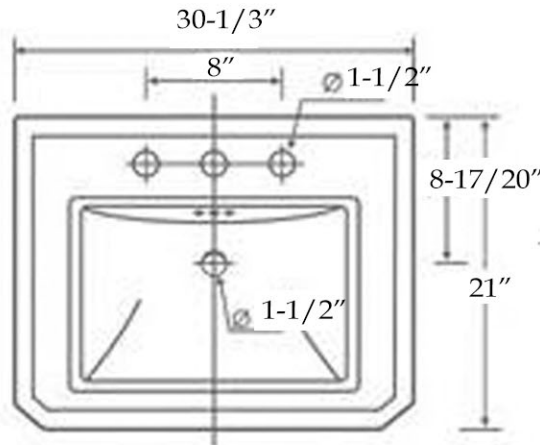

MAIDSTONE

www.MaidstoneSupply.com

Bathroom Console Sink

Part No: 138-CNS85

TOP VIEW

BACK VIEW

FRONT VIEW

NOTE: Console bar cut to size

Note: Rough-in dimensions may vary +/- 1/2" and are subject to change. No responsibility is assumed by Maidstone.