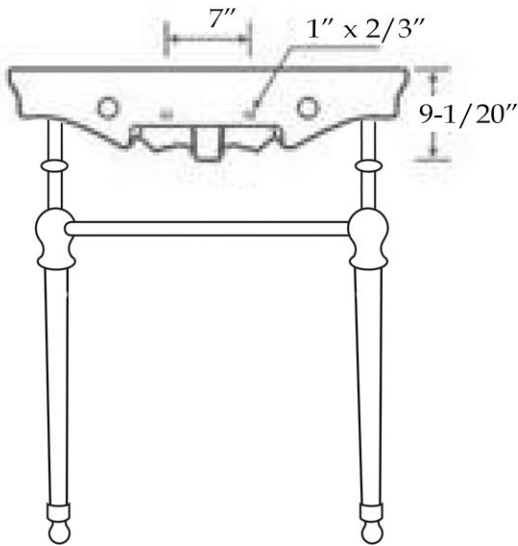

MAIDSTONE

www.MaidstoneSupply.com

Bathroom Console Sink

Part No: 138-CNS85

TOP VIEW

BACK VIEW

FRONT VIEW

NOTE: Console bar cut to size

Note: Rough-in dimensions may vary +/- 1/2" and are subject to change. No responsibility is assumed by Maidstone.