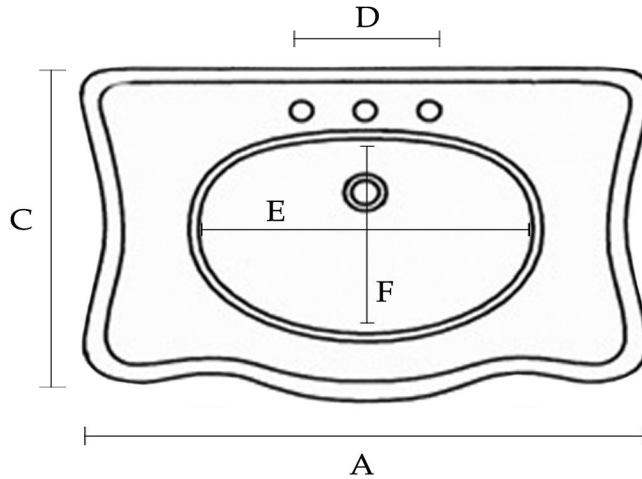

# MAIDSTONE

www.MaidstoneSupply.com

Console Bathroom Sink

Part No:138-CNS1

(A) Width: 32-1/4" W	(D) Faucet Centers: 8"	(G) Leg Height: 27-2/5"
(B) Height: 32-1/4" H	(E) Bowl Width: 19"	(H) Bowl Height: 6-3/4"
(C) Depth: 21-1/4" D	(F) Bowl Length: 12-1/2"	(I) Mount Holes From Floor: 29"

Note: Rough-in dimensions may vary +/- 1/2" and are subject to change. No responsibility is assumed by Maidstone.