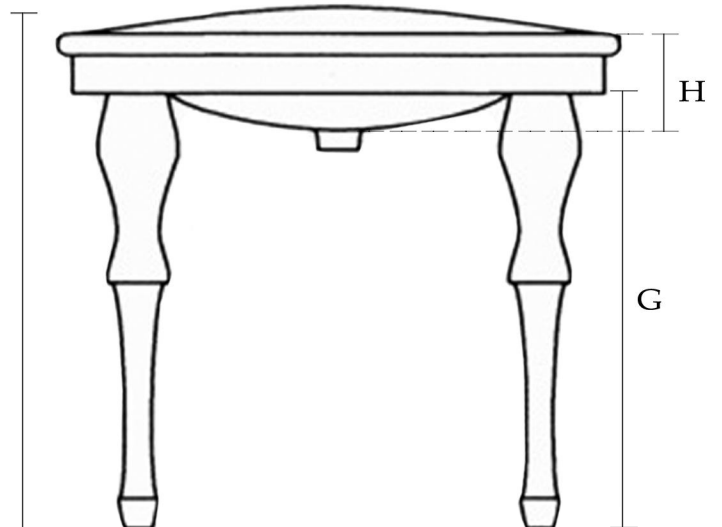

# MAIDSTONE

www.MaidstoneSupply.com

Console Bathroom Sink

Part No:138-CNS1

(A) Width: 32-1/4" W	(D) Faucet Centers: 8"	(G) Leg Height: 27-2/5"
(B) Height: 32-1/4" H	(E) Bowl Width: 19"	(H) Bowl Height: 6-3/4"
(C) Depth: 21-1/4" D	(F) Bowl Length: 12-1/2"	(I) Mount Holes From Floor: 29"

Note: Rough-in dimensions may vary +/- 1/2" and are subject to change. No responsibility is assumed by Maidstone.