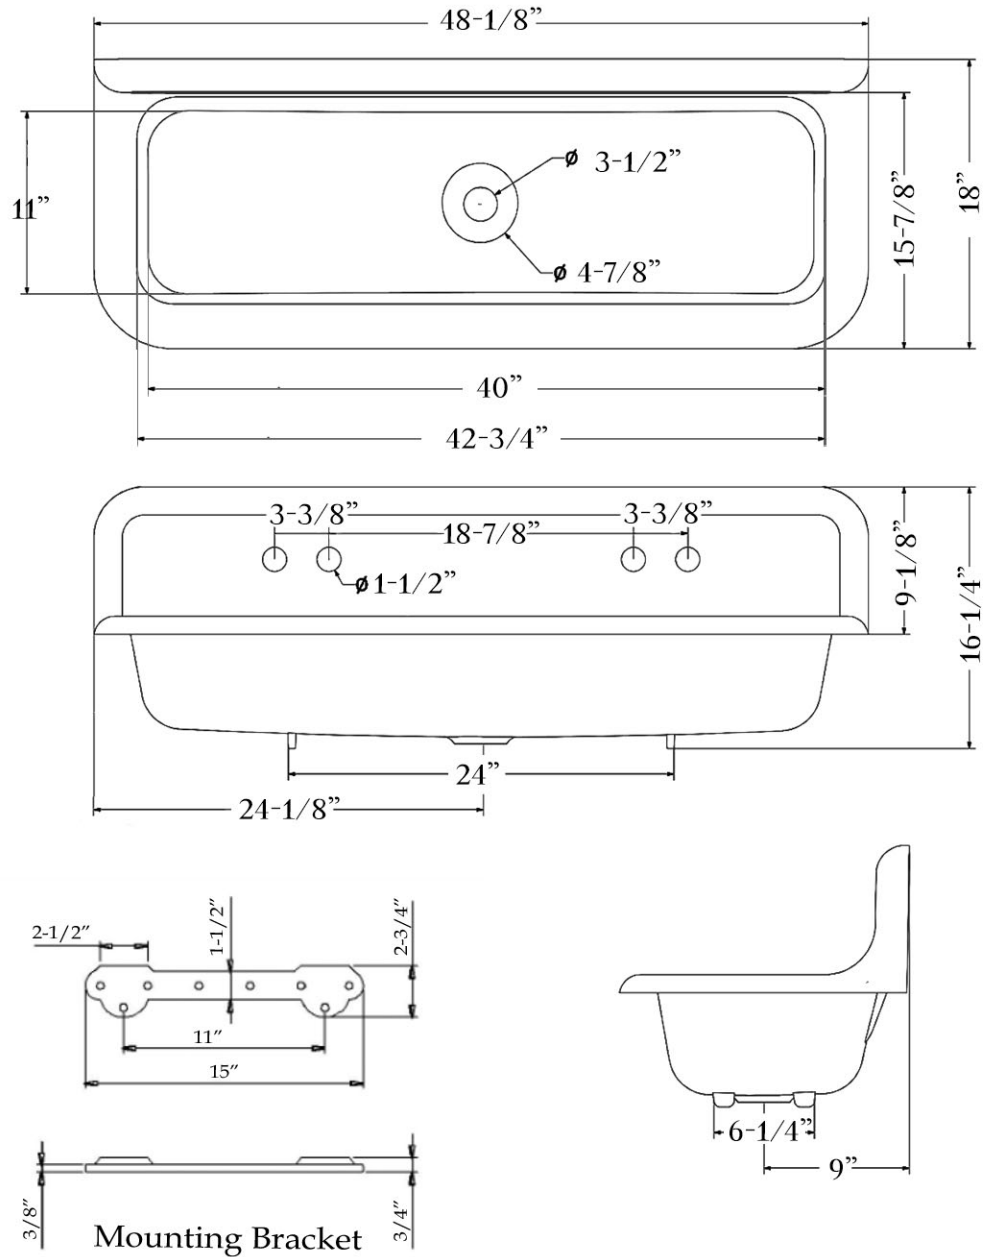

MAIDSTONE

www.MaidstoneSupply.com

Cast Iron High Back Sink

Part No: 138-C7

Contact Maidstone for additional information and specifications. For complete warranty information and a list of dealers visit www.MaidstoneSupply.com. All products and specifications are subject to change without notice. Maidstone is not responsible for typographical and/or dimensional errors. Typographical errors are subject to correction.

Note: Rough-in dimensions may vary +/- 1/2" and are subject to change. No responsibility is assumed by Maidstone.