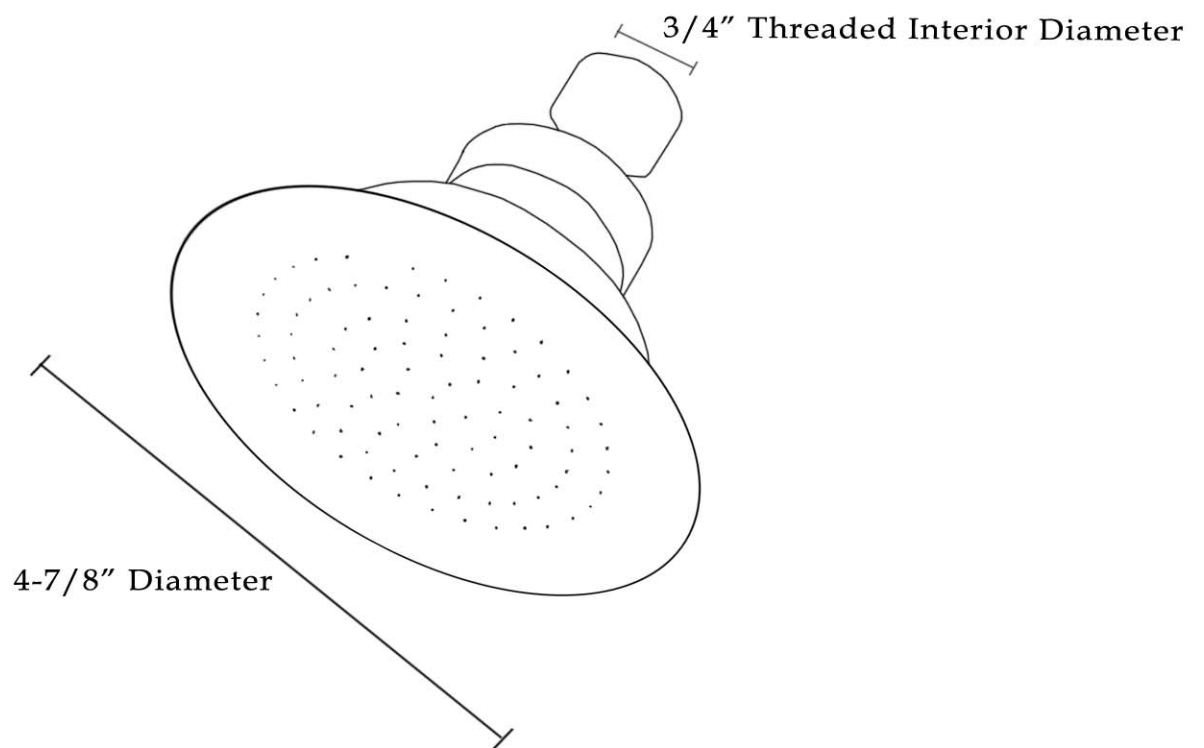

MAIDSTONE

www.MaidstoneSupply.com

Watering Can Showerhead

Part No: 127-1MS

Contact Maidstone for additional information and specifications. For complete warranty information and a list of dealers visit www.MaidstoneSupply.com. All products and specifications are subject to change without notice. Maidstone is not responsible for typographical and/or dimensional errors. Typographical errors are subject to correction.

Note: Rough-in dimensions may vary +/- 1/2" and are subject to change. No responsibility is assumed by Maidstone.