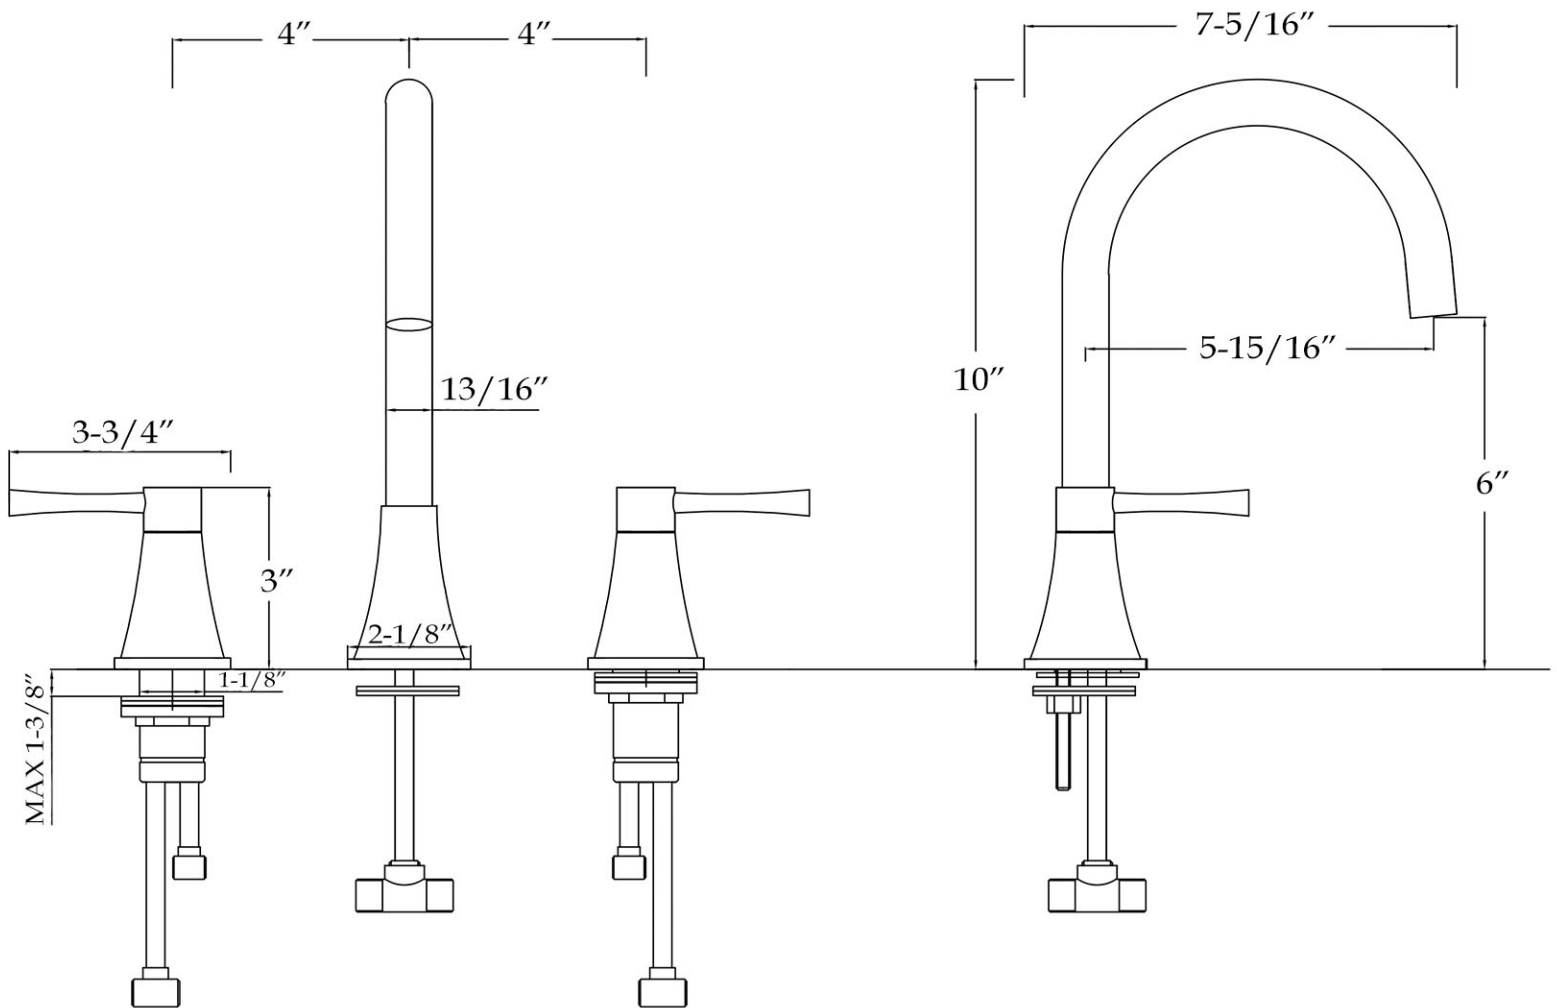

## Kitchen Sink Faucet

Part No: 124-WS6-MC

Contact Maidstone for additional information and specifications. For complete warranty information and a list of dealers visit [www.MaidstoneSupply.com](http://www.MaidstoneSupply.com). All products and specifications are subject to change without notice. Maidstone is not responsible for typographical and/or dimensional errors. Typographical errors are subject to correction.

Note: Rough-in dimensions may vary  $\pm 1/2\text{''}$  and are subject to change. No responsibility is assumed by Maidstone.