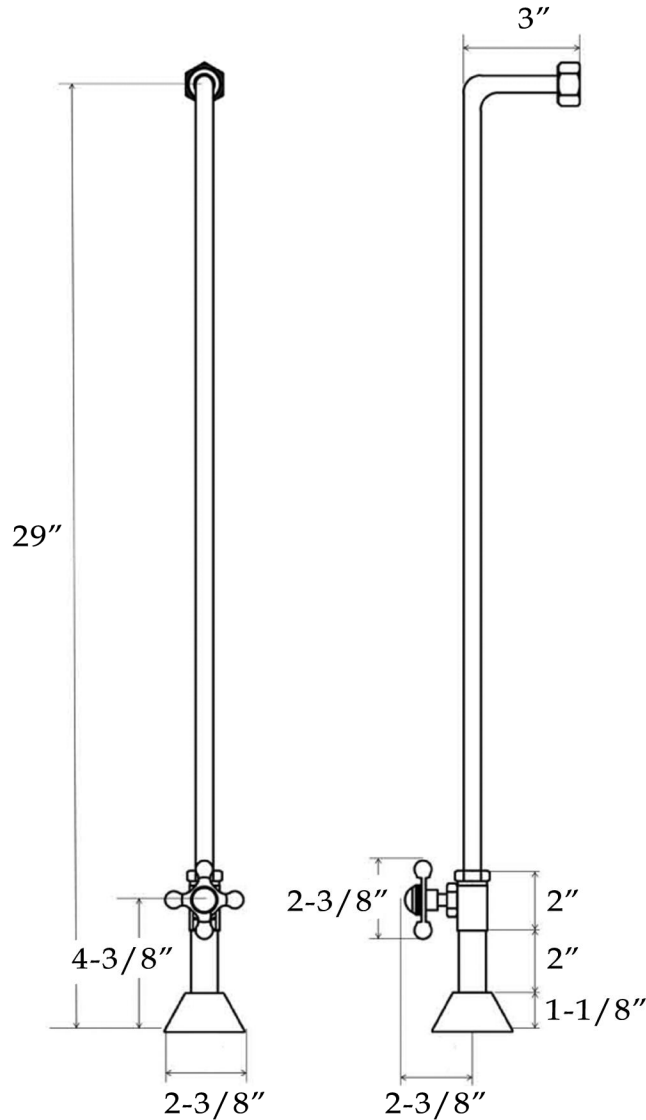

MAIDSTONE

www.MaidstoneSupply.com

Tub Supply Lines

Part No:123SO1

Contact Maidstone for additional information and specifications. For complete warranty information and a list of dealers visit www.MaidstoneSupply.com. All products and specifications are subject to change without notice. Maidstone is not responsible for typographical and/or dimensional errors. Typographical errors are subject to correction.

Note: Rough-in dimensions may vary +/- 1/2" and are subject to change. No responsibility is assumed by Maidstone.